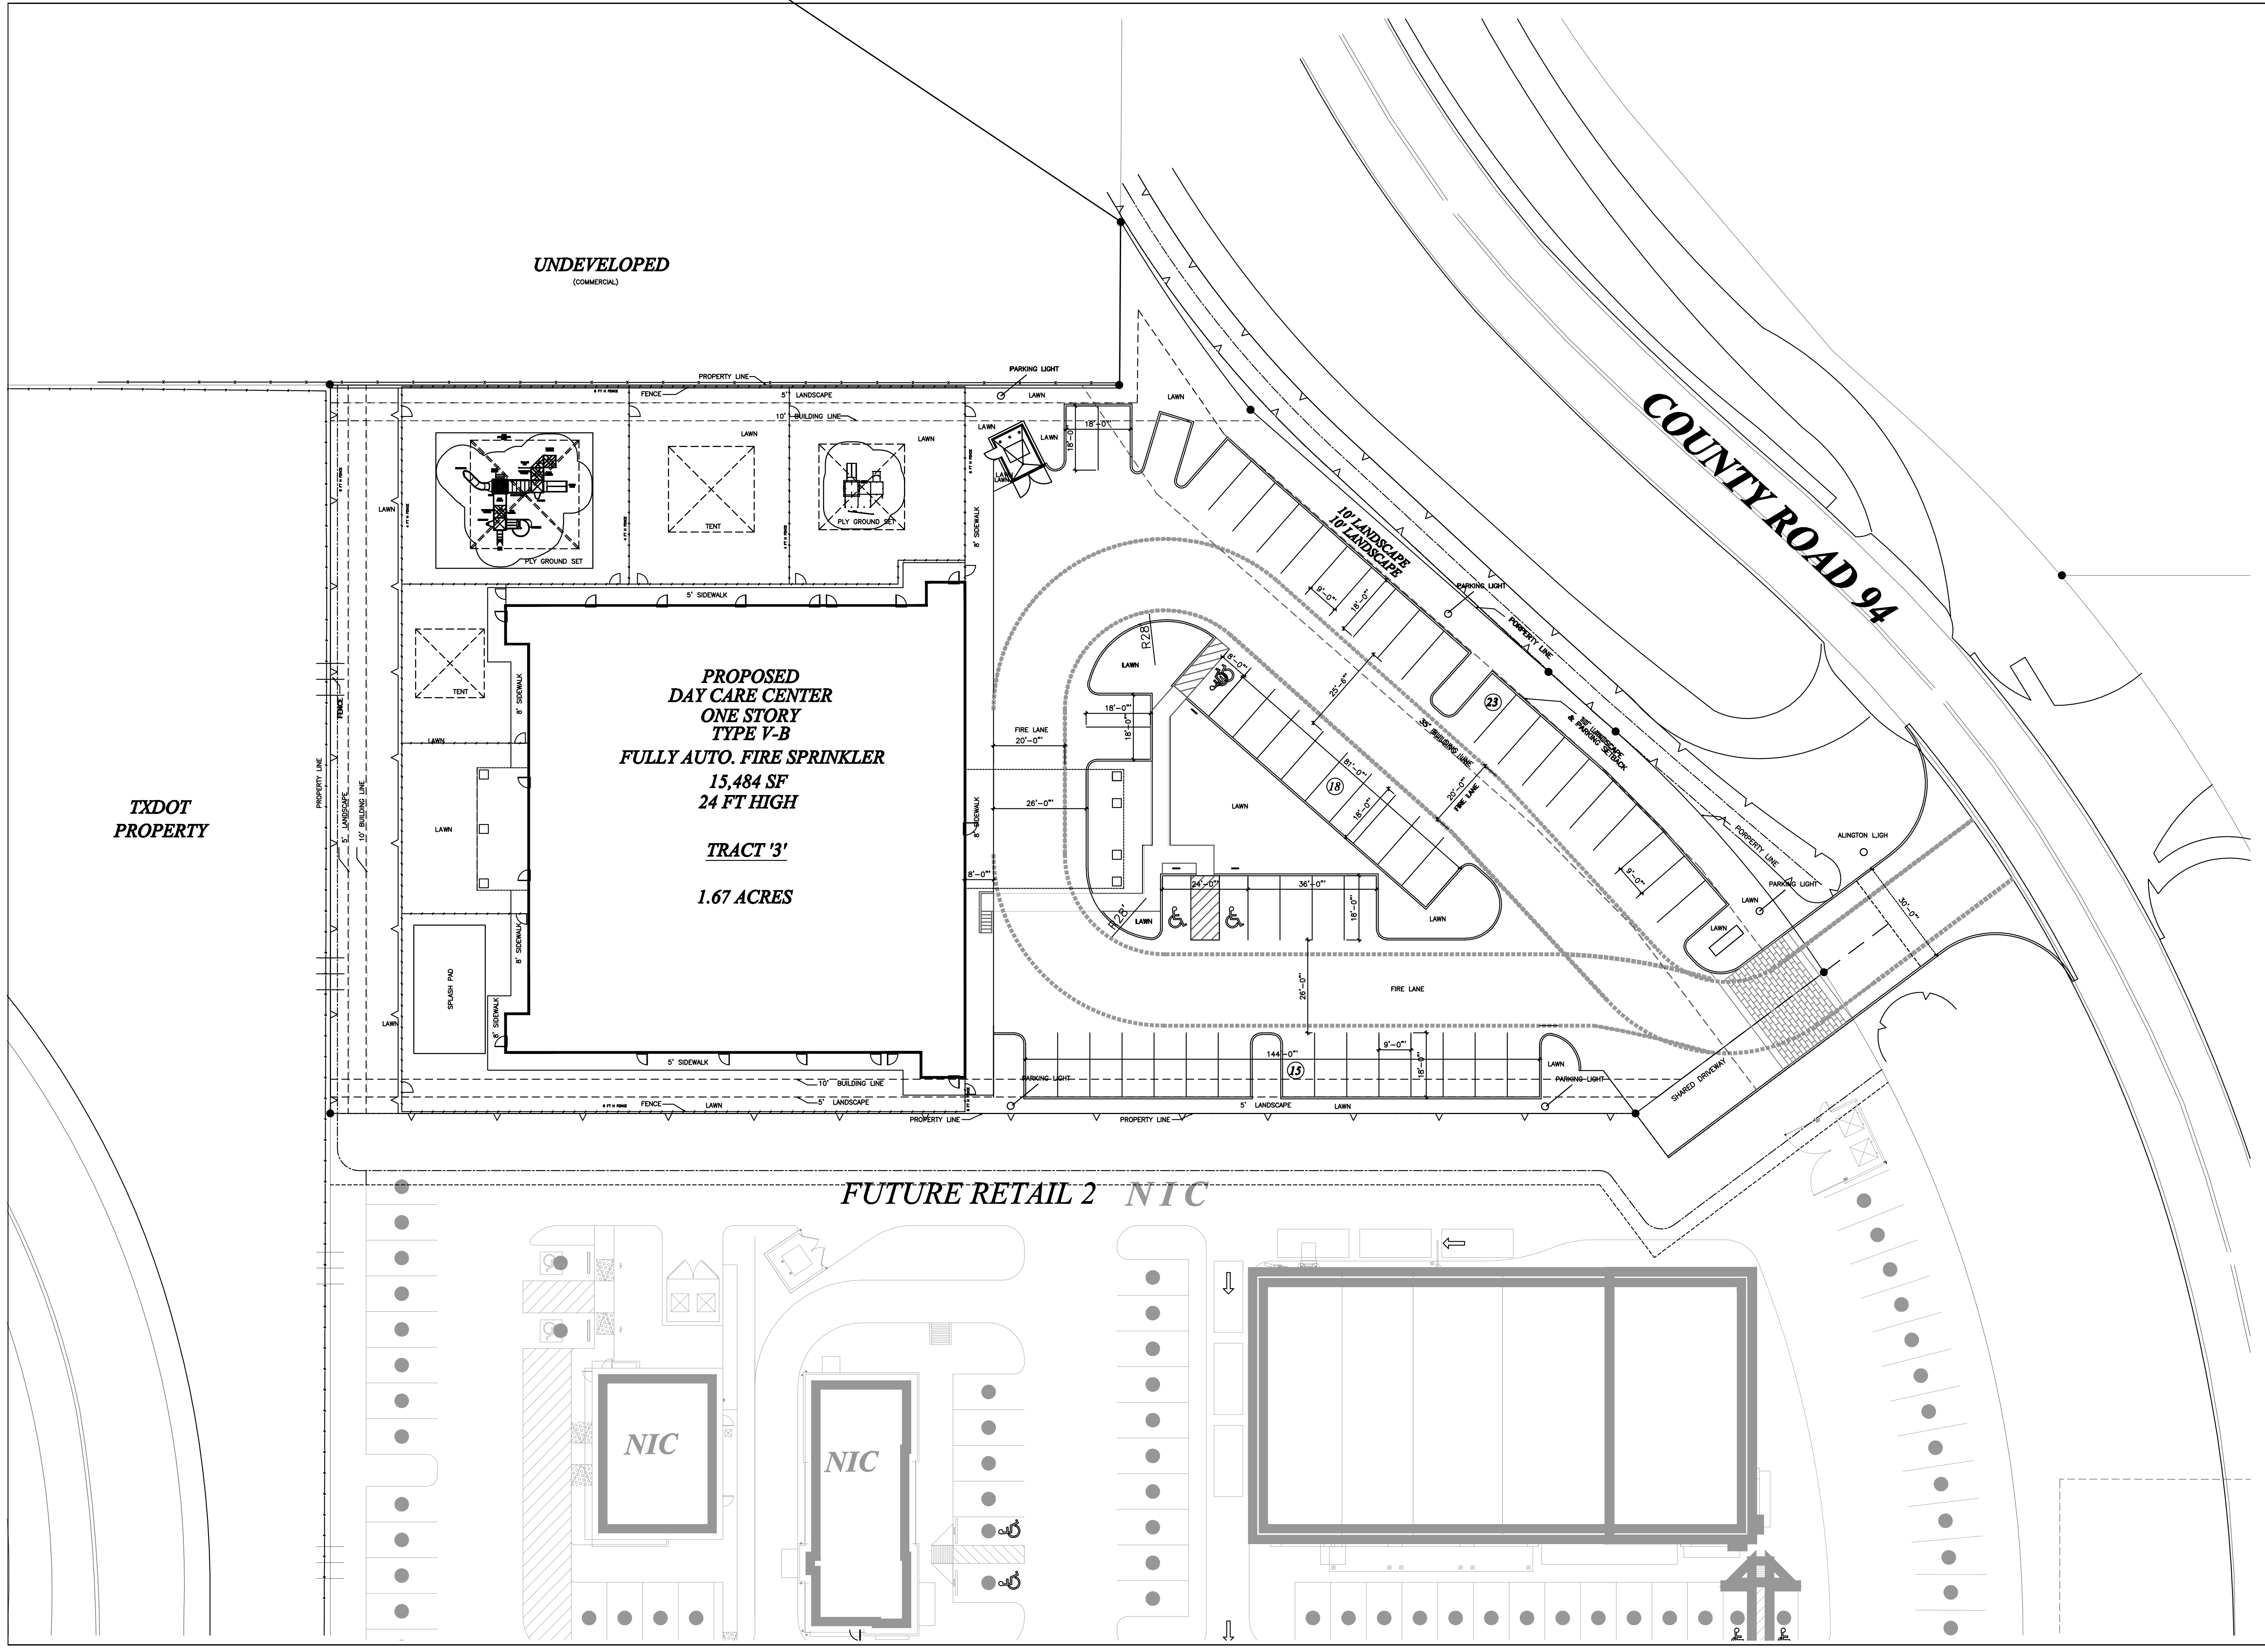

REVISIONS AND ISSUANCE		
NO.	DATE	DESCRIPTION
1	08/13/2017	PRICING

**IVY KIDS EARLY LEARNING CENTER**  
**4434 CR 94**  
**Manvel, Tx 77578**

DRAWING TITLE	
DRAWN BY	CHECKED BY
DATE	JOB NO.
DRAWING NO.	

**UNDEVELOPED**  
(COMMERCIAL)

**COUNTY ROAD 94**

**TXDOT**  
**PROPERTY**

**PROPOSED**  
**DAY CARE CENTER**  
**ONE STORY**  
**TYPE V-B**  
**FULLY AUTO. FIRE SPRINKLER**  
**15,484 SF**  
**24 FT HIGH**  
  
**TRACT '3'**  
**1.67 ACRES**