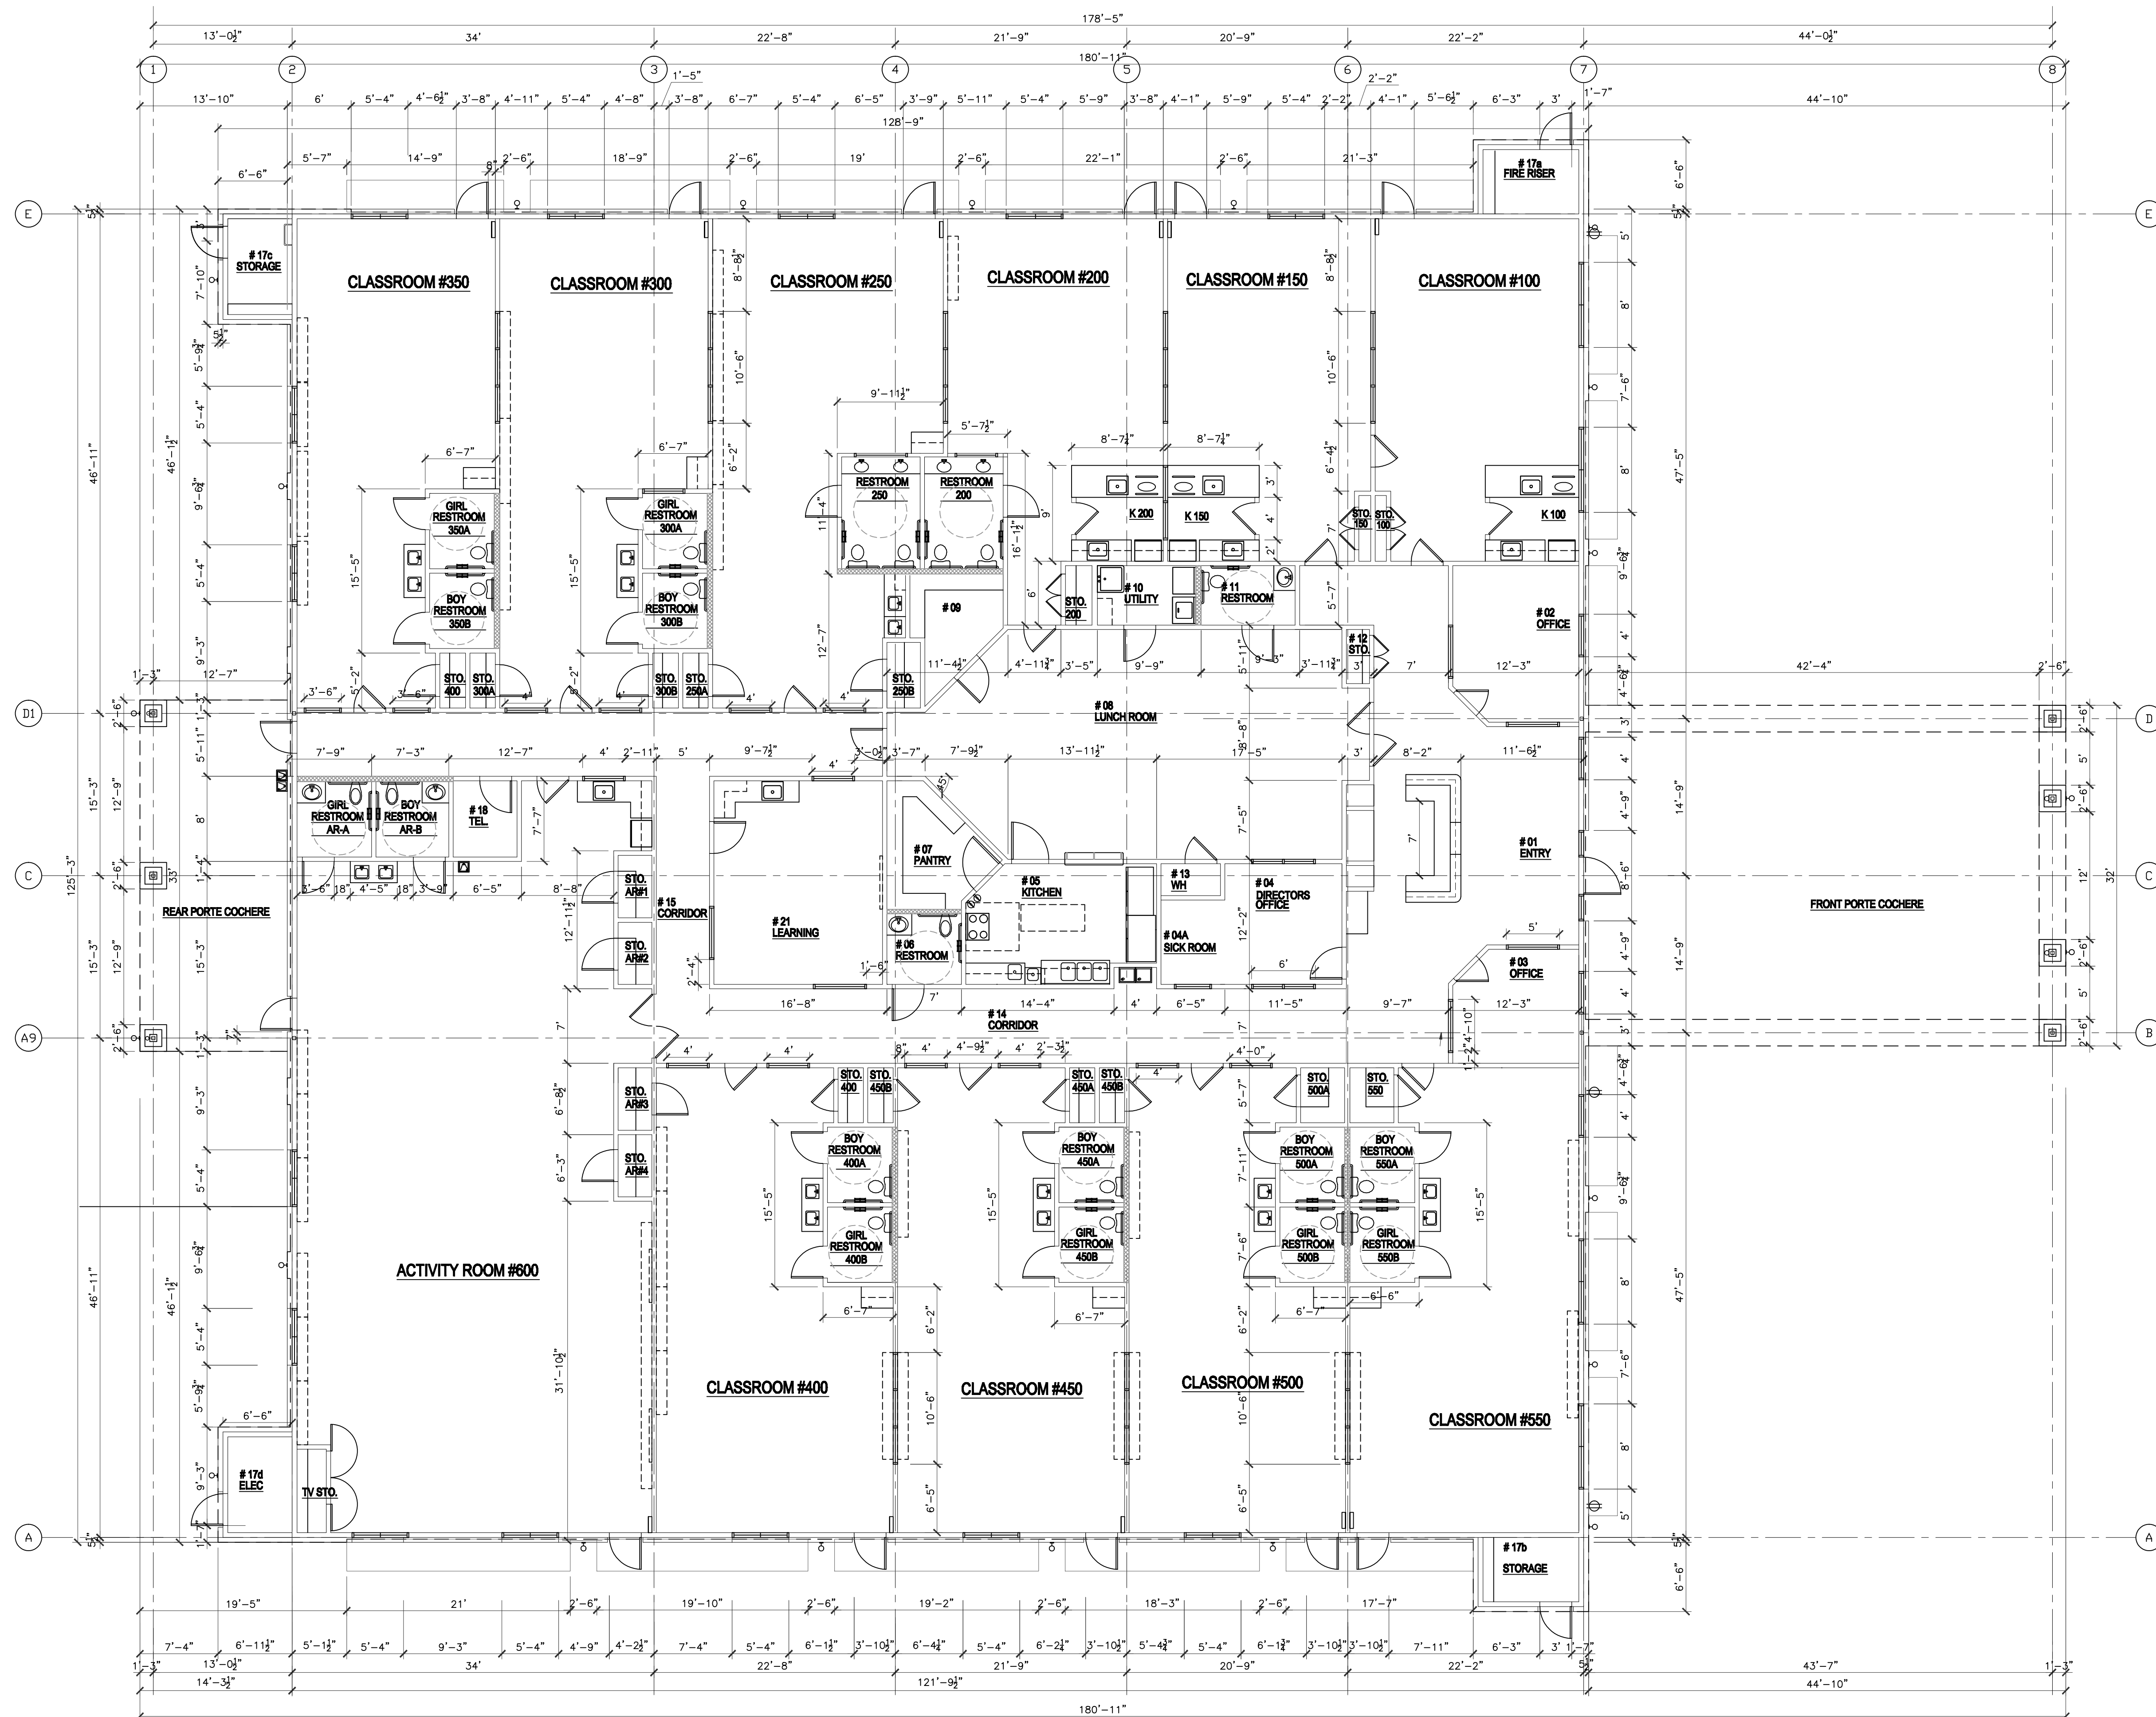

REVISIONS AND ISSUANCE		
NO.	DATE	DESCRIPTION
1	08/13/2017	PRICING
2	09/20/2018	PERMIT

IVY KIDS EARLY LEARNING CENTER
4434 CR 94
Manvel, Tx 77578

DRAWING TITLE	
FLOOR PLAN DIMENSIONS	
DRAWN BY	CHECKED BY
DATE	JOB NO.
DRAWING NO.	
A-2.0 DIM	

1 FLOOR PLAN
 1/8" = 1'-0"