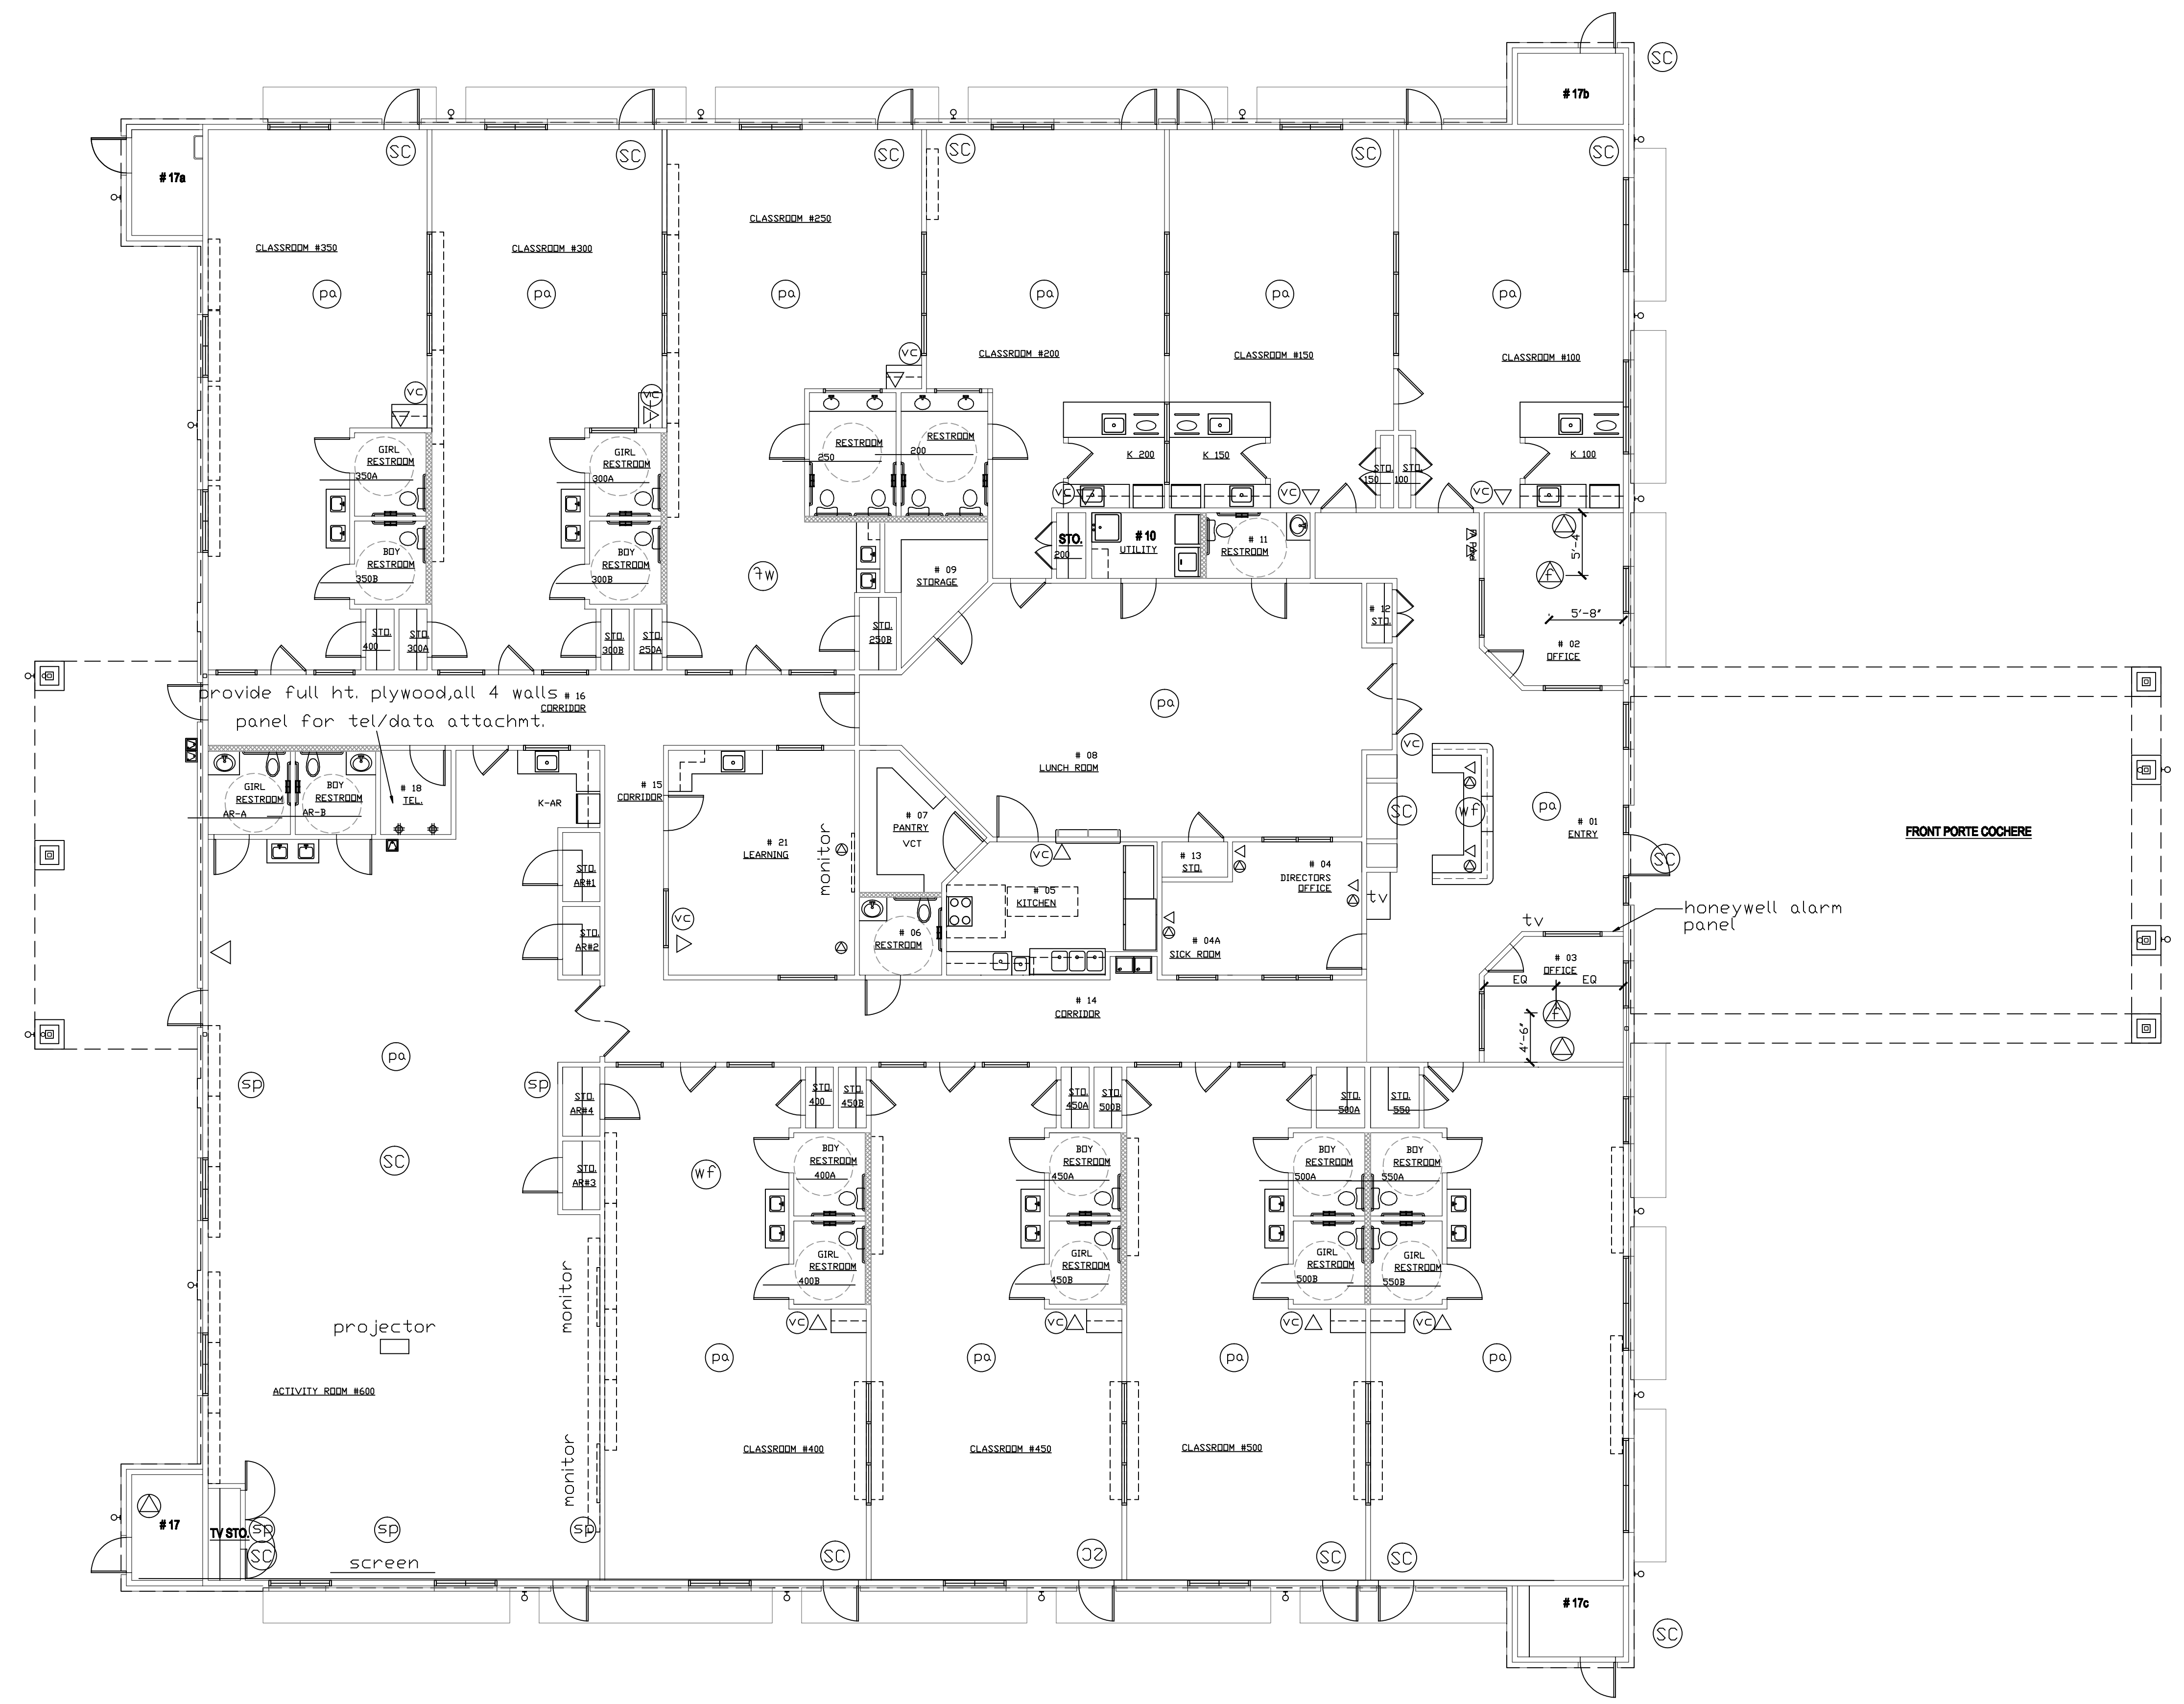

REVISIONS AND ISSUANCE		
NO.	DATE	DESCRIPTION
1	08/13/2017	PRICING
2	09/20/2018	PERMIT

**IVY KIDS EARLY LEARNING CENTER**  
**4434 CR 94**  
**Manvel, Tx 77578**

- ⊙ security camera
- ▷ phone jack
- ⊕ floor phone jack
- ⊕ data jack
- ⊙ pa - clg recessed
- ⊙ sp tv speaker - clg recessed
- ⊕ volumn control
- ⊕ ceiling wifi data
- ◆ quadruple receptacle

consult with owner for the exact location of outdoor security camera prior to installation

all lines connected to tel room for central control.

all speakers, proj. screen lines connected to tv storage in activity room.

**SECURITY CAMERA, TEL, DATA PACKAGE FOR IVY KIDS ATASCOCITA**

DRAWING TITLE  
**SECURITY CAMERA, TEL, DATA PACKAGE**

DRAWN BY	CHECKED BY
DATE	JOB NO.
DRAWING NO.	

**A-2.5**