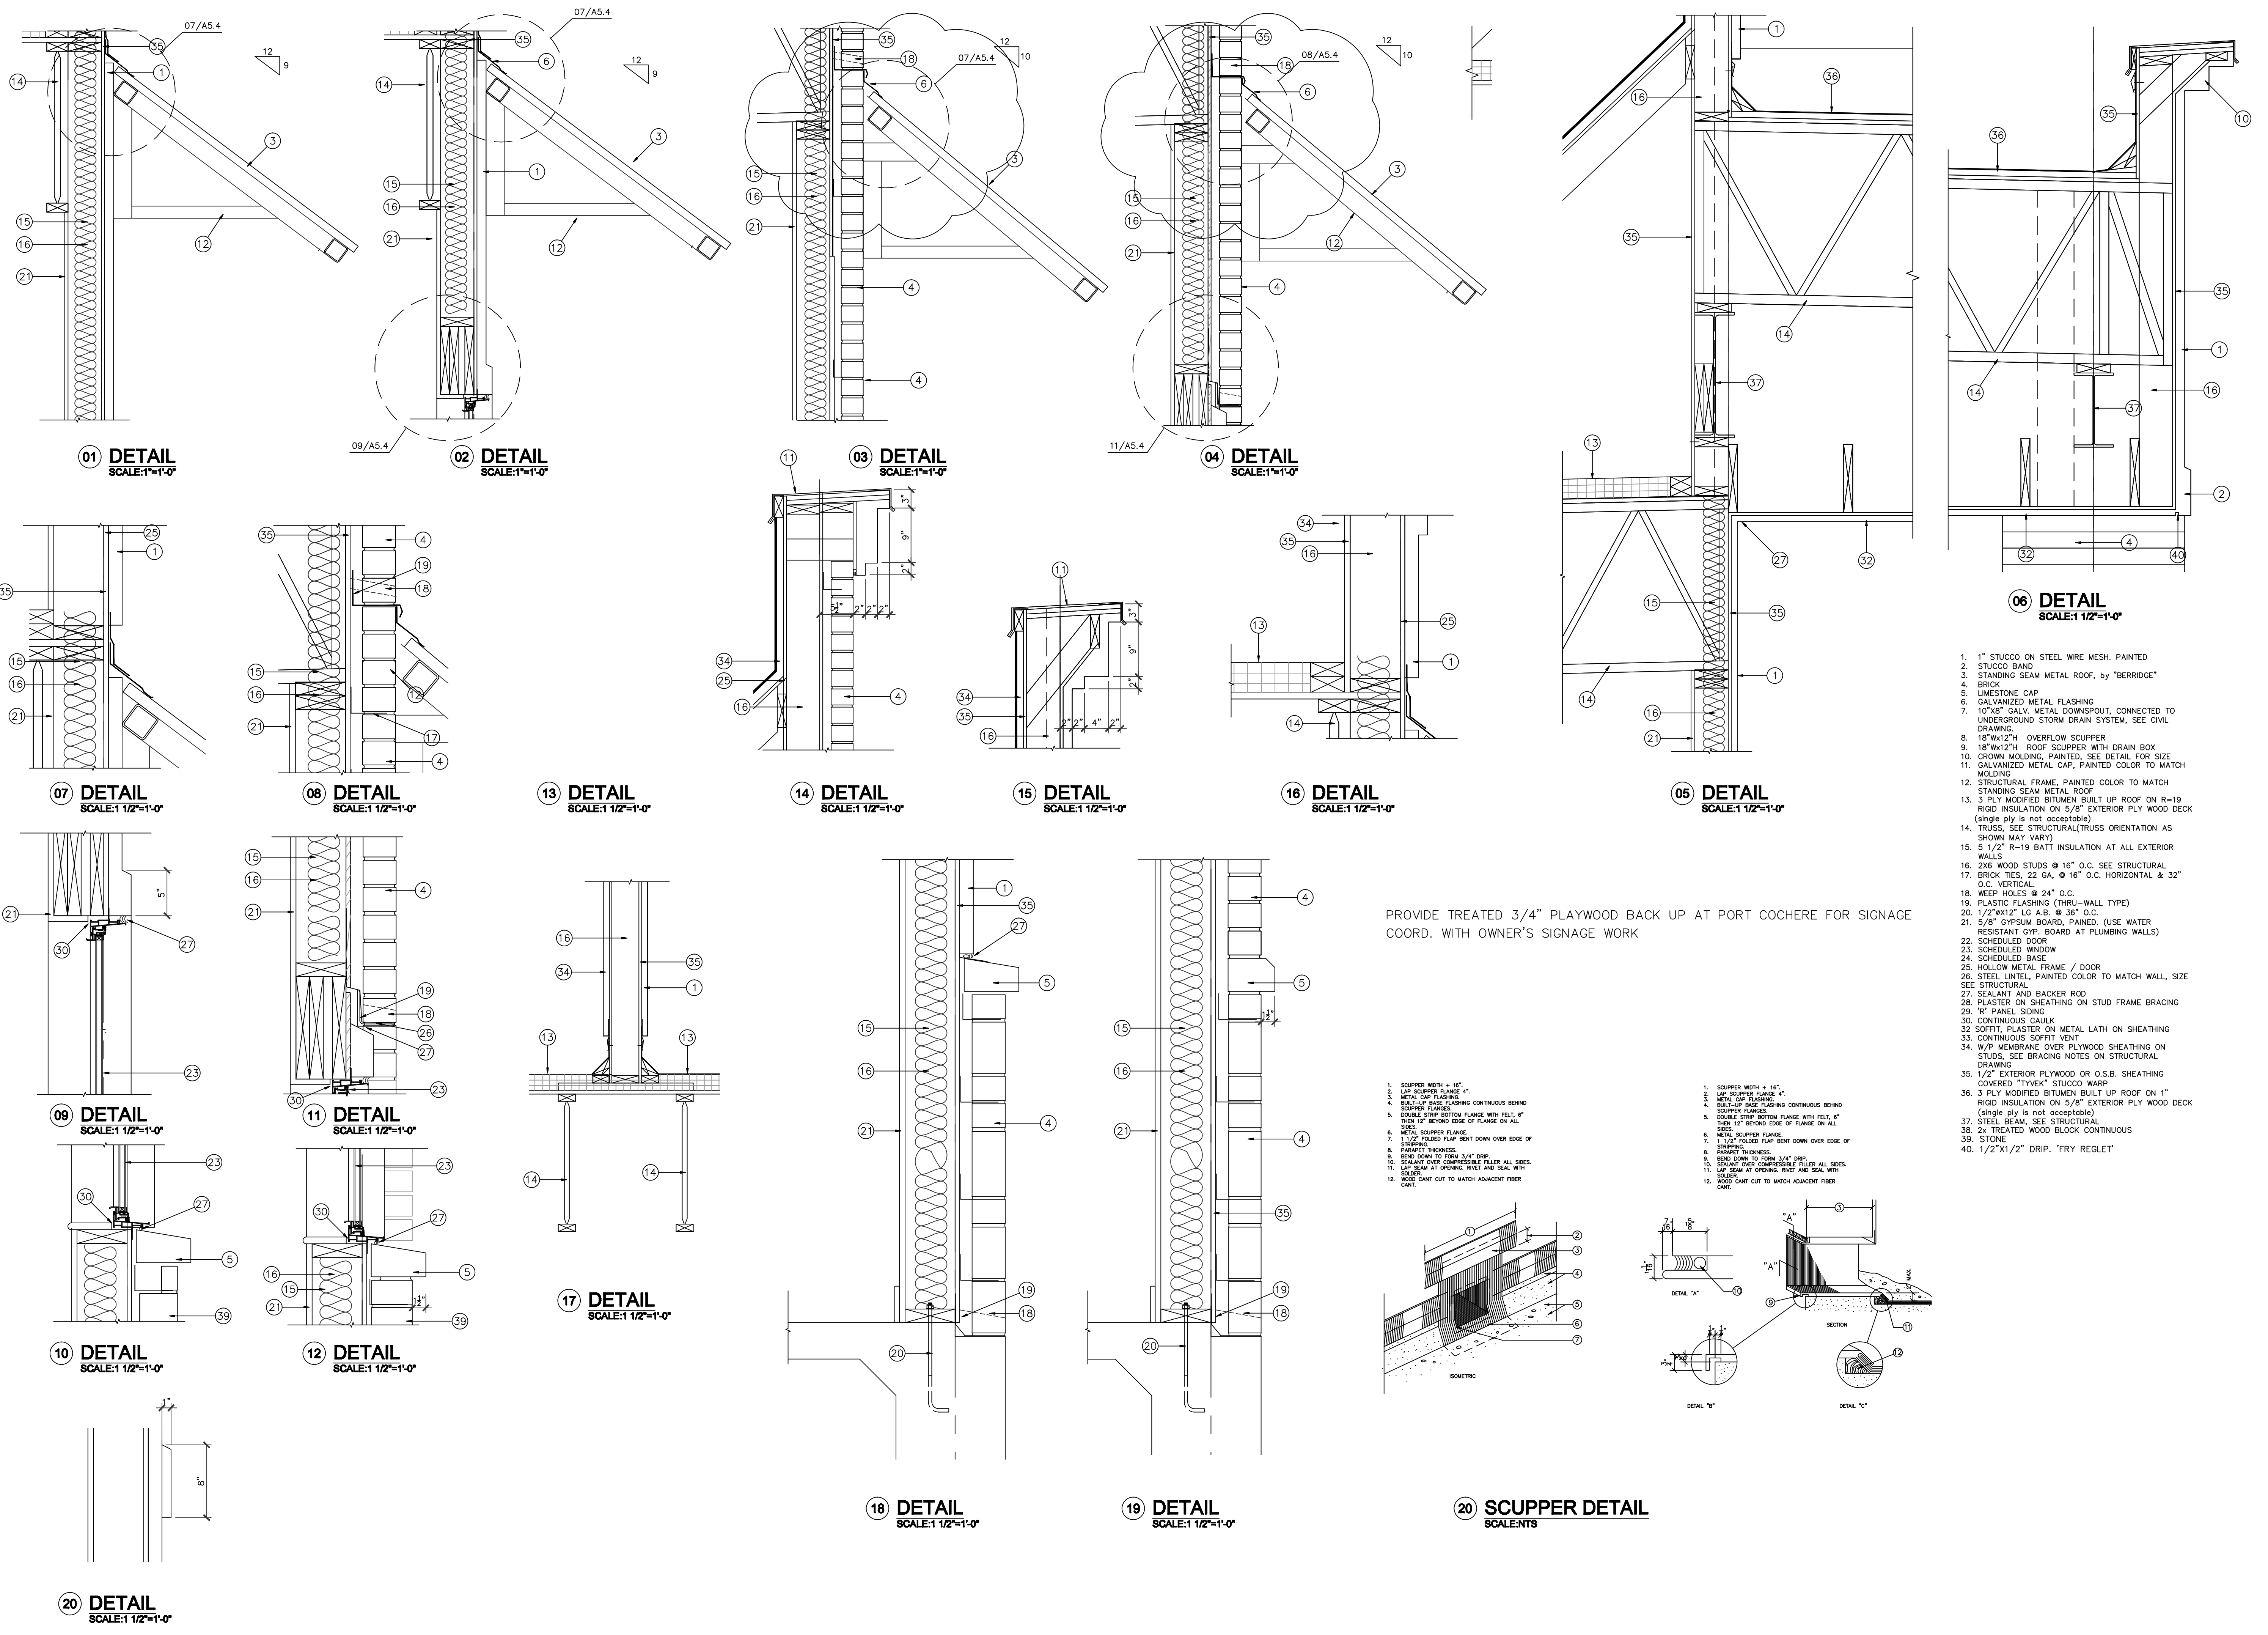

REVISIONS AND ISSUANCE		
NO.	DATE	DESCRIPTION
1	08/13/2017	PRICING
2	09/20/2018	PERMIT

IVY KIDS EARLY LEARNING CENTER
4434 CR 94
Manvel, Tx 77578

JCC Architect, LLC
JCC@JCCARCH.COM
THIS SET OF DRAWINGS IS THE PROPERTY OF JCC ARCHITECT, LLC. IT IS UNLAWFUL TO TRANSMIT, REPRODUCE, COPY, OR OTHERWISE USE WITHOUT THE CONSENT OF JCC ARCHITECT, LLC. ANY REUSE OR MODIFICATION OF THESE DRAWINGS WITHOUT THE WRITTEN CONSENT OF JCC ARCHITECT, LLC IS PROHIBITED.

09/17/2018

DRAWING TITLE

DETAILS

DRAWN BY: CHECKED BY: JC

DATE: 09/20/2018 JOB NO. manvel

DRAWING NO. **A-5.4**