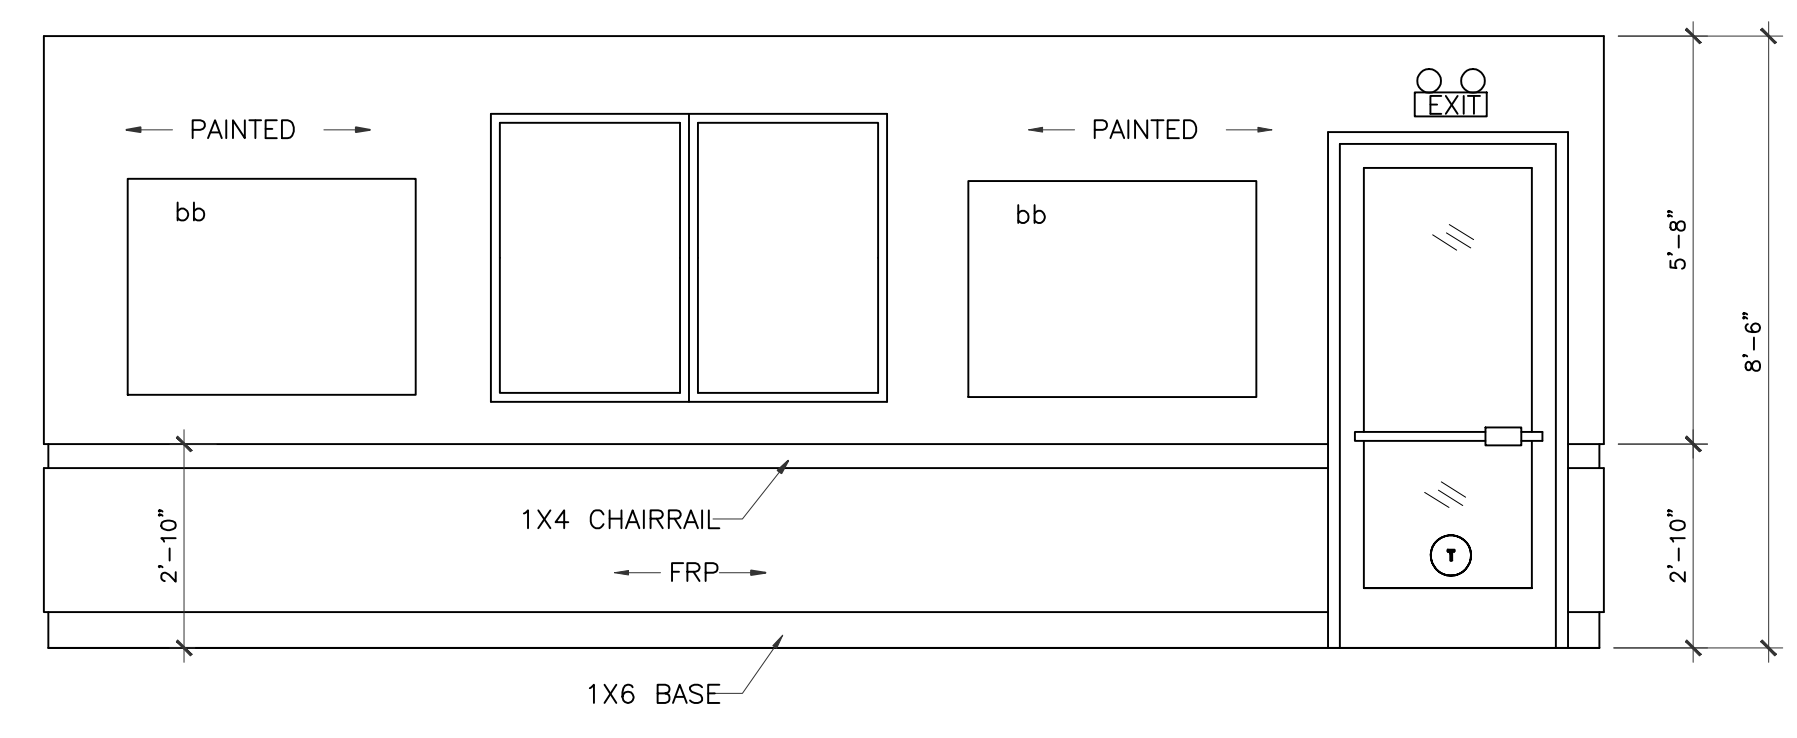

REVISIONS AND ISSUANCE		
NO.	DATE	DESCRIPTION
1	08/13/2017	PRICING
2	09/20/2018	PERMIT
	10/25/2018	FRANCHISE REV.

1 CLASSROOM #200 ELEVATION
3/8" = 1'-0"

LEGEND
bb Bulletin Board

2 CLASSROOM #200 ELEVATION
3/8" = 1'-0"

3 CLASSROOM #200 ELEVATION
3/8" = 1'-0"

4 CLASSROOM #200 ELEVATION
3/8" = 1'-0"

5 CLASSROOM #250 ELEVATION
3/8" = 1'-0"

6 CLASSROOM #250 ELEVATION
3/8" = 1'-0"

A COBBY HOLE RECEIVES A HOOK, TYP.

7 CLASSROOM #250 ELEVATION
3/8" = 1'-0"

8 CLASSROOM #250 ELEVATION
3/8" = 1'-0"

IVY KIDS EARLY LEARNING CENTER
4434 CR 94
Manvel, Tx 77578

DRAWING TITLE	
INTERIOR ELEVATIONS	
DRAWN BY	CHECKED BY
DATE	JC
09/20/2018	manvel
DRAWING NO.	
	A-6.1