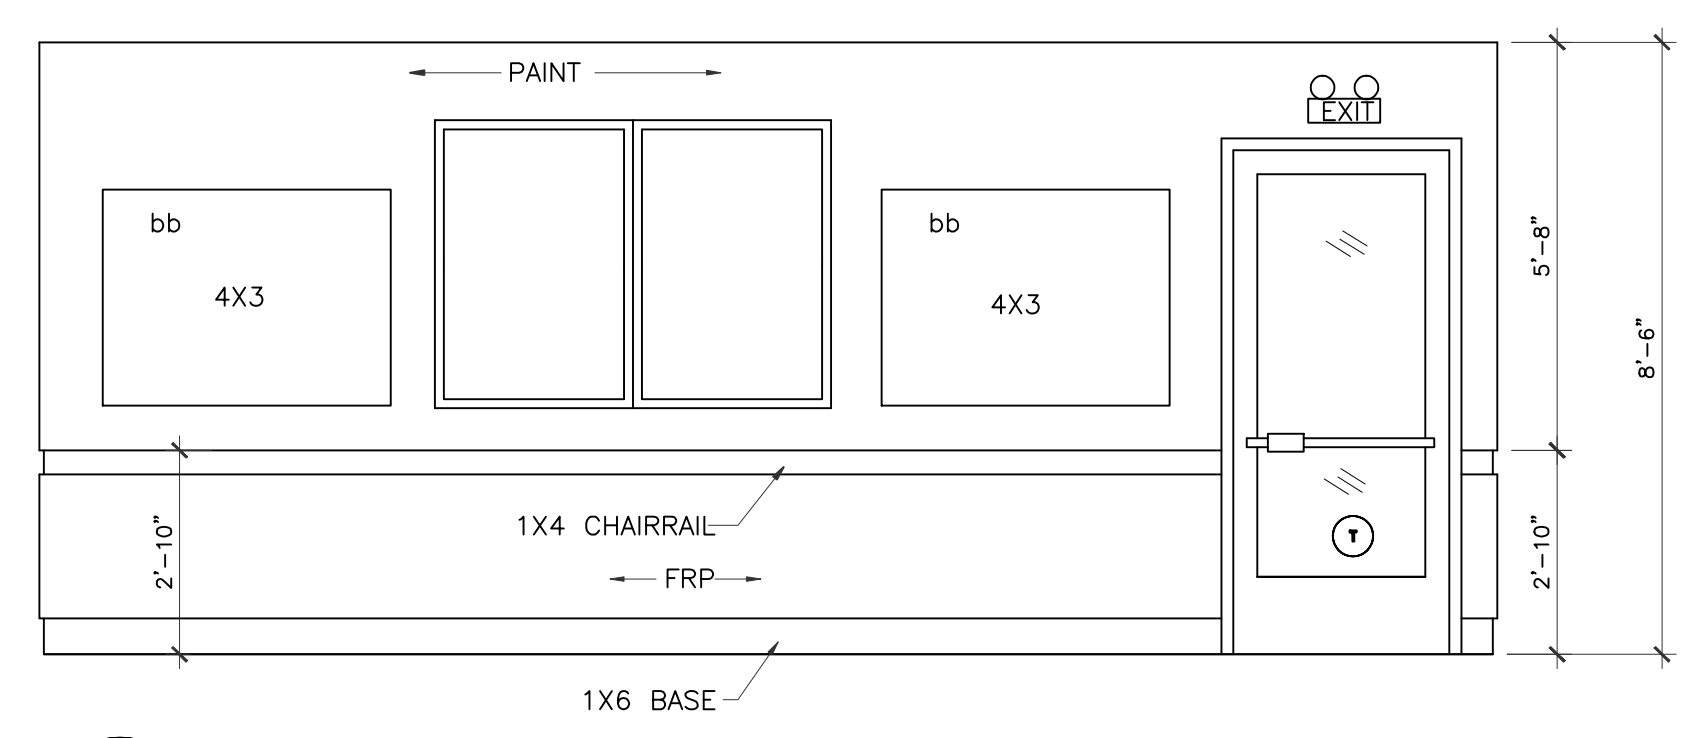

REVISIONS AND ISSUANCE		
NO.	DATE	DESCRIPTION
1	08/13/2017	PRICING
2	09/20/2018	PERMIT
	10/25/2018	FRANCHISE REV.

1 CLASSROOM #200 ELEVATION
3/8" = 1'-0"

LEGEND
bb Bulletin Board

2 CLASSROOM #200 ELEVATION
3/8" = 1'-0"

3 CLASSROOM #200 ELEVATION
3/8" = 1'-0"

4 CLASSROOM #200 ELEVATION
3/8" = 1'-0"

5 CLASSROOM #250 ELEVATION
3/8" = 1'-0"

6 CLASSROOM #250 ELEVATION
3/8" = 1'-0"

A COBBY HOLE RECEIVES A HOOK, TYP.

7 CLASSROOM #250 ELEVATION
3/8" = 1'-0"

8 CLASSROOM #250 ELEVATION
3/8" = 1'-0"

IVY KIDS EARLY LEARNING CENTER
4434 CR 94
Manvel, Tx 77578

DRAWING TITLE	
INTERIOR ELEVATIONS	
DRAWN BY	CHECKED BY
DATE	JC
09/20/2018	manvel
DRAWING NO.	
	A-6.1