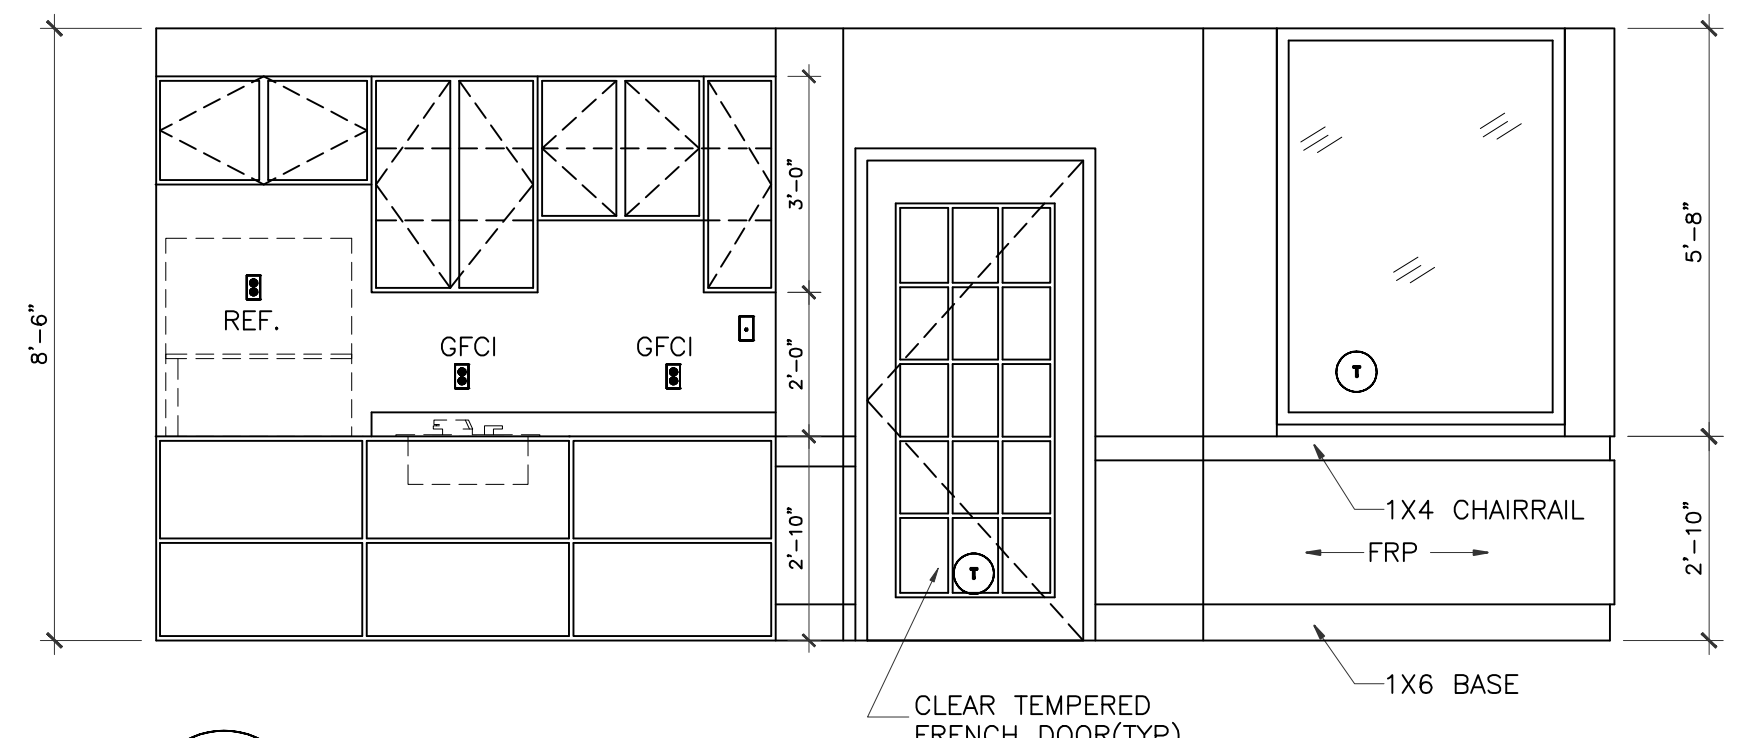

REVISIONS AND ISSUANCE		
NO.	DATE	DESCRIPTION
1	08/13/2017	PRICING
2	09/20/2018	PERMIT
	10/25/2018	FRANCHISE REV.

1 CLASSROOM #200 ELEVATION
3/8" = 1'-0"

LEGEND
bb Bulletin Board

2 CLASSROOM #200 ELEVATION
3/8" = 1'-0"

3 CLASSROOM #200 ELEVATION
3/8" = 1'-0"

4 CLASSROOM #200 ELEVATION
3/8" = 1'-0"

5 CLASSROOM #250 ELEVATION
3/8" = 1'-0"

6 CLASSROOM #250 ELEVATION
3/8" = 1'-0"

A COBBY HOLE RECEIVES A HOOK, TYP.

7 CLASSROOM #250 ELEVATION
3/8" = 1'-0"

8 CLASSROOM #250 ELEVATION
3/8" = 1'-0"

IVY KIDS EARLY LEARNING CENTER
4434 CR 94
Manvel, Tx 77578

DRAWING TITLE	
INTERIOR ELEVATIONS	
DRAWN BY	CHECKED BY
DATE	JC
09/20/2018	manvel
DRAWING NO.	
	A-6.1