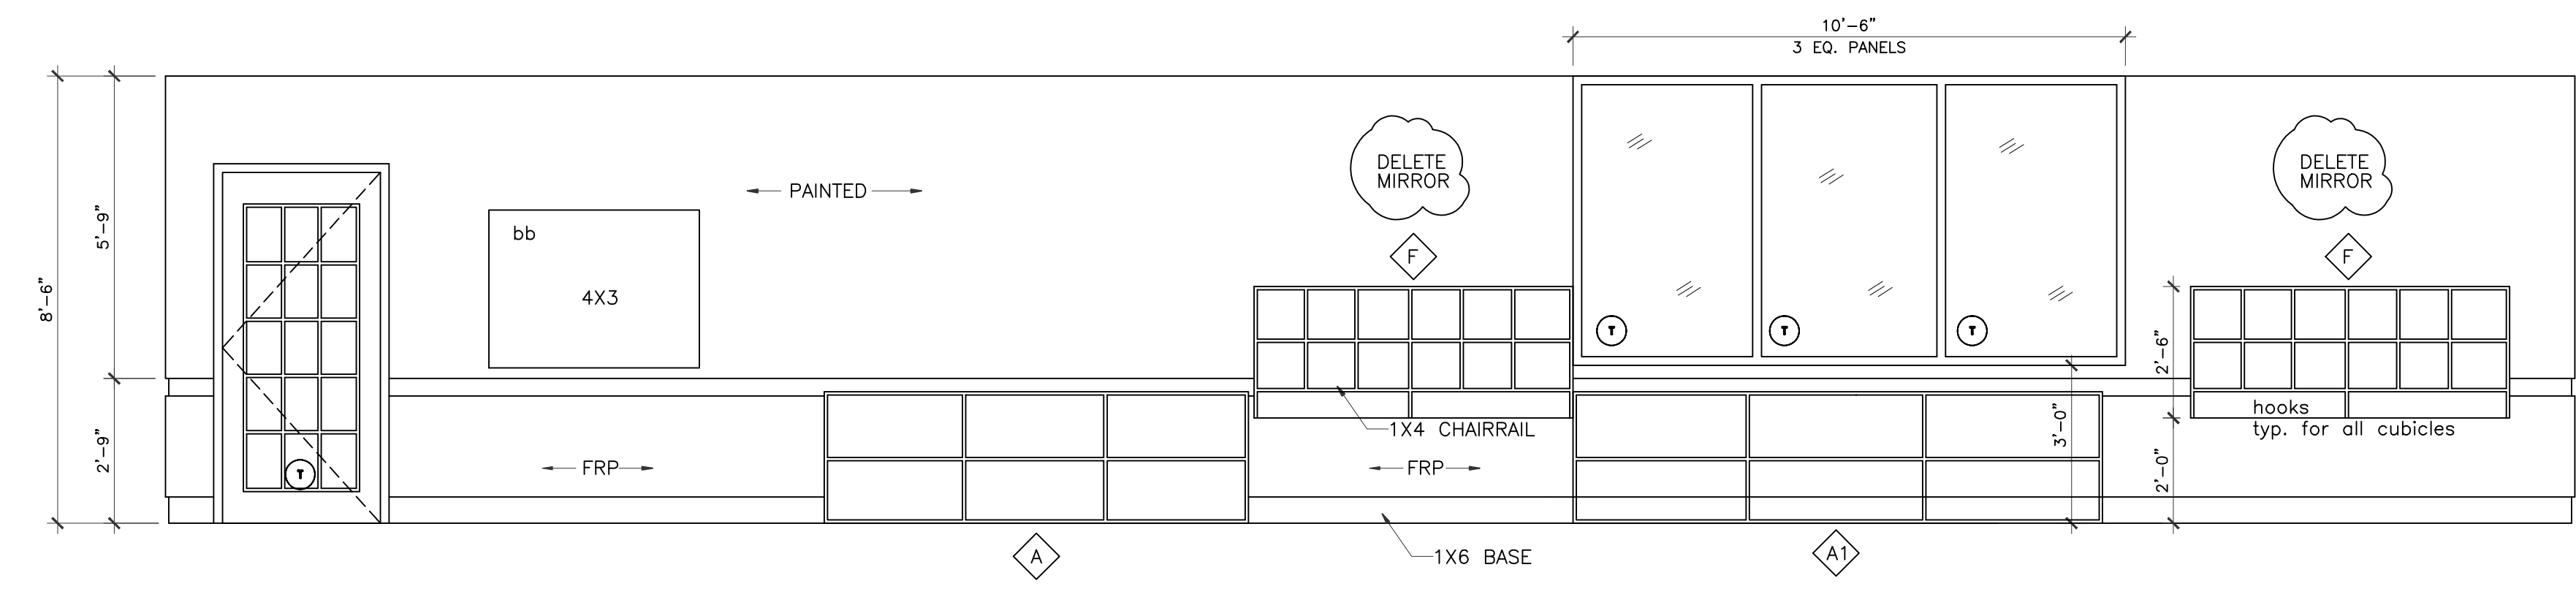

REVISIONS AND ISSUANCE		
NO.	DATE	DESCRIPTION
1	08/13/2017	PRICING
2	09/20/2018	PERMIT
	10/25/2018	FRANCHISE REV.

1 CLASSROOM #200 ELEVATION
3/8" = 1'-0"

LEGEND
bb Bulletin Board

2 CLASSROOM #200 ELEVATION
3/8" = 1'-0"

3 CLASSROOM #200 ELEVATION
3/8" = 1'-0"

4 CLASSROOM #200 ELEVATION
3/8" = 1'-0"

5 CLASSROOM #250 ELEVATION
3/8" = 1'-0"

6 CLASSROOM #250 ELEVATION
3/8" = 1'-0"

A COBBY HOLE RECEIVES A HOOK, TYP.

7 CLASSROOM #250 ELEVATION
3/8" = 1'-0"

8 CLASSROOM #250 ELEVATION
3/8" = 1'-0"

IVY KIDS EARLY LEARNING CENTER
4434 CR 94
Manvel, Tx 77578

DRAWING TITLE	
INTERIOR ELEVATIONS	
DRAWN BY	CHECKED BY
DATE	JC
09/20/2018	manvel
DRAWING NO.	
	A-6.1