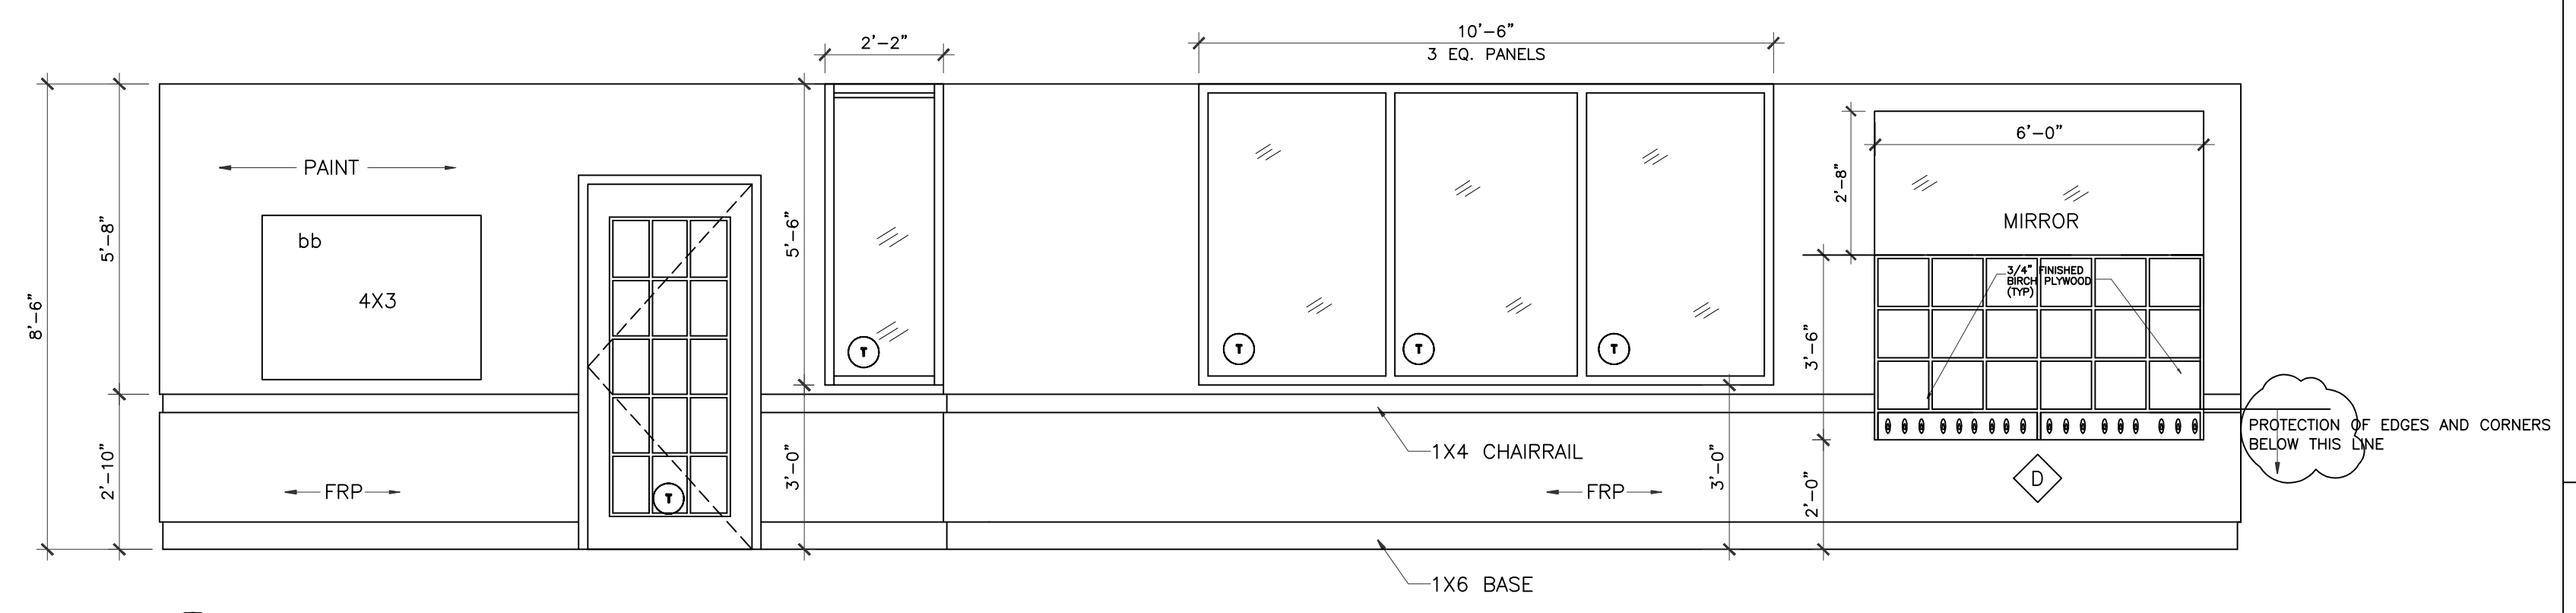

REVISIONS AND ISSUANCE		
NO.	DATE	DESCRIPTION
1	08/13/2017	PRICING
2	09/20/2018	PERMIT
	10/25/2018	FRANCHISE REV.

1 CLASSROOM #200 ELEVATION
3/8" = 1'-0"

LEGEND
bb Bulletin Board

2 CLASSROOM #200 ELEVATION
3/8" = 1'-0"

3 CLASSROOM #200 ELEVATION
3/8" = 1'-0"

4 CLASSROOM #200 ELEVATION
3/8" = 1'-0"

5 CLASSROOM #250 ELEVATION
3/8" = 1'-0"

6 CLASSROOM #250 ELEVATION
3/8" = 1'-0"

A COBBY HOLE RECEIVES A HOOK, TYP.

7 CLASSROOM #250 ELEVATION
3/8" = 1'-0"

8 CLASSROOM #250 ELEVATION
3/8" = 1'-0"

IVY KIDS EARLY LEARNING CENTER
4434 CR 94
Manvel, Tx 77578

DRAWING TITLE	
INTERIOR ELEVATIONS	
DRAWN BY	CHECKED BY
DATE	JC
09/20/2018	manvel
DRAWING NO.	
	A-6.1