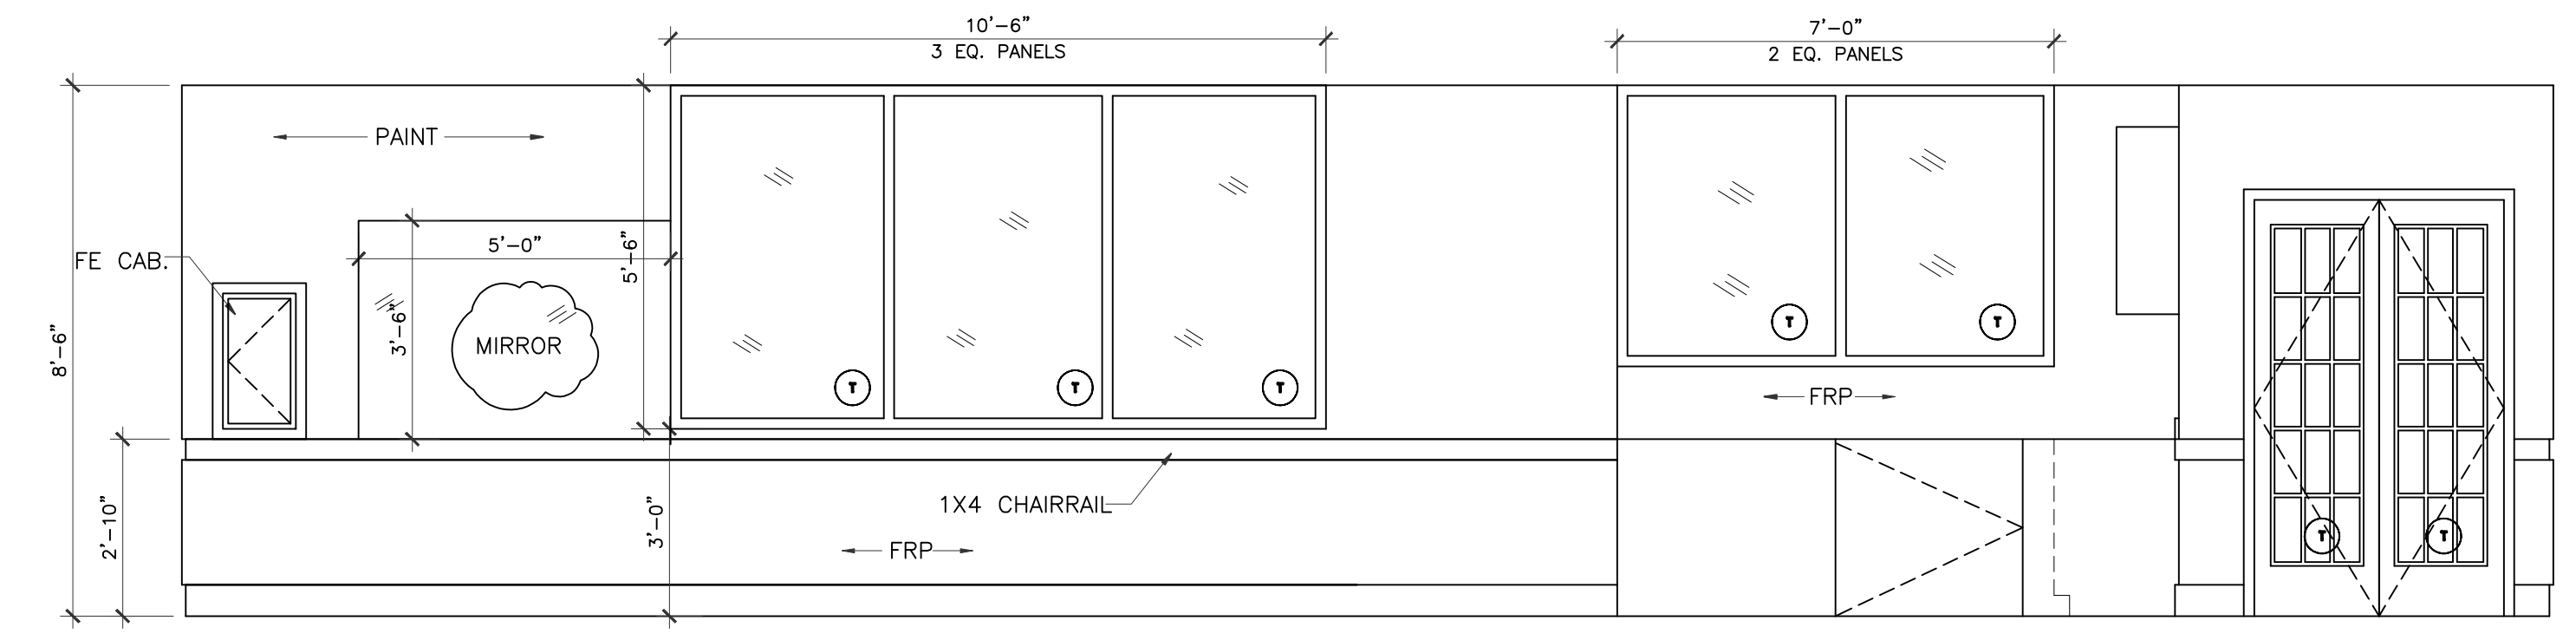

REVISIONS AND ISSUANCE		
NO.	DATE	DESCRIPTION
1	08/13/2017	PRICING
2	09/20/2018	PERMIT
	10/25/2018	FRANCHISE REV.

1 CLASSROOM #200 ELEVATION
3/8" = 1'-0"

LEGEND
bb Bulletin Board

2 CLASSROOM #200 ELEVATION
3/8" = 1'-0"

3 CLASSROOM #200 ELEVATION
3/8" = 1'-0"

4 CLASSROOM #200 ELEVATION
3/8" = 1'-0"

5 CLASSROOM #250 ELEVATION
3/8" = 1'-0"

6 CLASSROOM #250 ELEVATION
3/8" = 1'-0"

A COBBY HOLE RECEIVES A HOOK, TYP.

7 CLASSROOM #250 ELEVATION
3/8" = 1'-0"

8 CLASSROOM #250 ELEVATION
3/8" = 1'-0"

IVY KIDS EARLY LEARNING CENTER
4434 CR 94
Manvel, Tx 77578

DRAWING TITLE	
INTERIOR ELEVATIONS	
DRAWN BY	CHECKED BY
DATE	JC
09/20/2018	manvel
DRAWING NO.	
	A-6.1