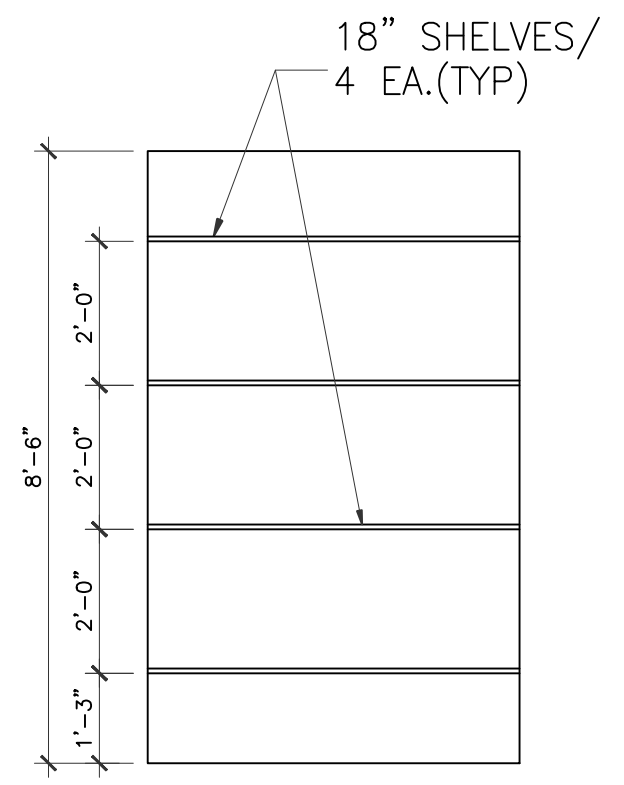

A-6.7

1 CLASSROOM #300 ELEVATION
3/8" = 1'-0"

2 LEARNING ELEVATION
3/8" = 1'-0"

Q: ALLEN+ROTH
SUGARBRUSH QUARTZ

3 LEARNING ELEVATION
3/8" = 1'-0"

4 CLASSROOM #550 ELEVATION
3/8" = 1'-0"

5 CLASSROOM #550 ELEVATION
3/8" = 1'-0"

LEGEND:
 bb Bulletin Board
 vp vinyl wall pocket chart

9 CLASSROOM ELEVATION
3/8" = 1'-0"
 CLASSROOM #400
 CLASSROOM #450
 CLASSROOM #500
 CLASSROOM #550 - OPP. HD.

11 STO. ELEVATION(TYP)
3/8" = 1'-0"

6 7 8 10 NOT USED