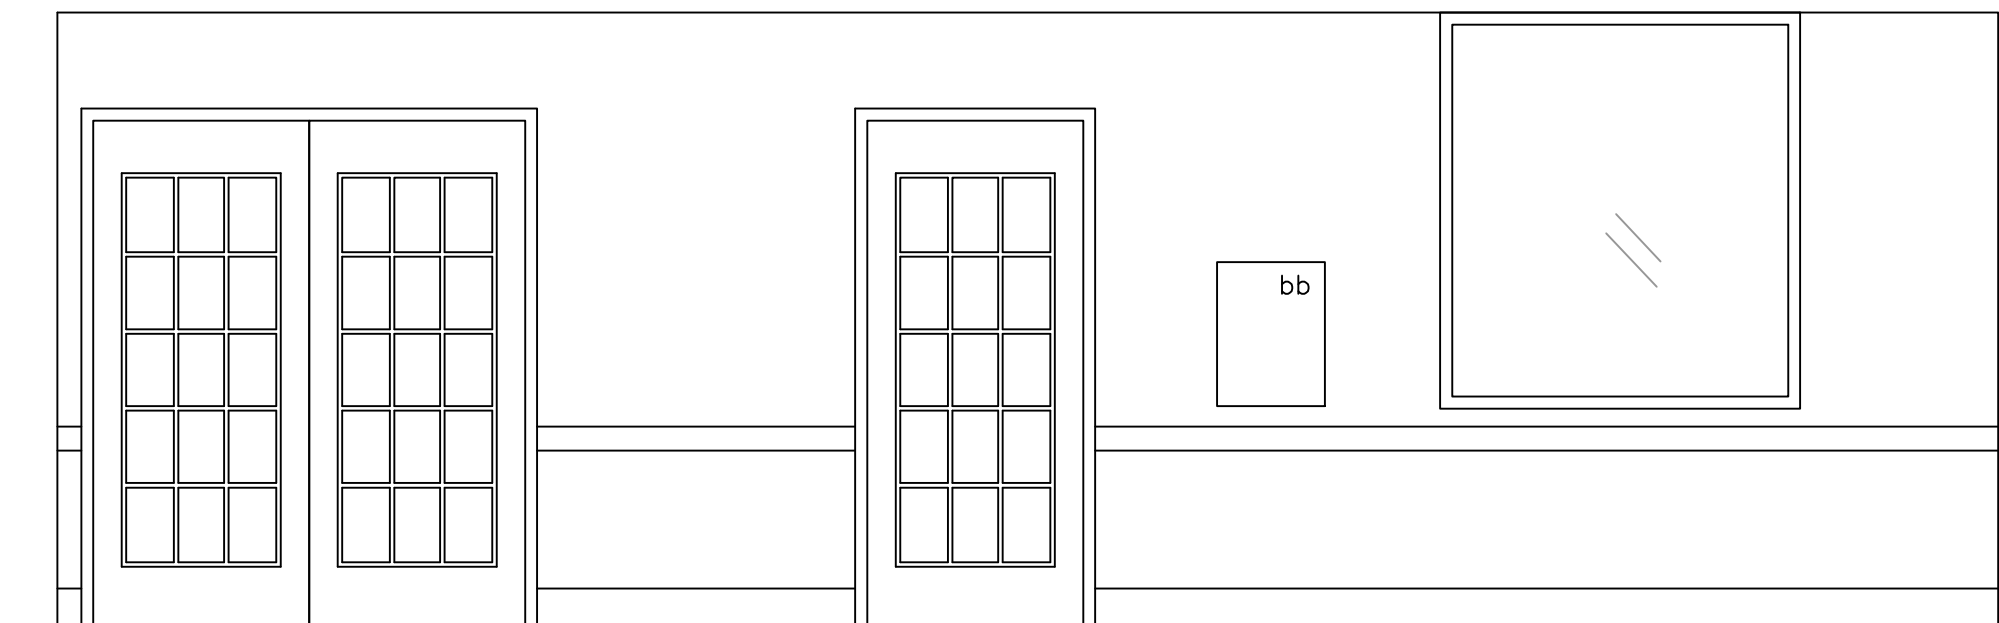

REVISIONS AND ISSUANCE		
NO.	DATE	DESCRIPTION
1	08/13/2017	PRICING
2	09/20/2018 10/25/2018	PERMIT FRANCHISE REV. PERMIT

4 INTERIOR ELEVATION
3/8" = 1'-0"

5 INTERIOR ELEVATION
3/8" = 1'-0"

3 INTERIOR ELEVATION
3/8" = 1'-0"

6 INTERIOR ELEVATION
3/8" = 1'-0"

2 INTERIOR ELEVATION
3/8" = 1'-0"

1 INTERIOR ELEVATION
3/8" = 1'-0"

IVY KIDS EARLY LEARNING CENTER
4434 CR 94
Manvel, Tx 77578

JCC Architect, LLC
jc@jccarch.com
JCC ARCHITECT, LLC IS THE SOLE PROPERTY OF JCC ARCHITECT, LLC. IT IS UNLAWFUL TO REPRODUCE, TRANSMIT, OR OTHERWISE DISSEMINATE THIS SET OF DRAWINGS TO ANY PARTY WITHOUT THE WRITTEN PERMISSION OF JCC ARCHITECT, LLC. A WRITTEN PERMISSION MUST BE OBTAINED FROM JCC ARCHITECT, LLC PRIOR TO USE OF ANY OF THE DRAWINGS.