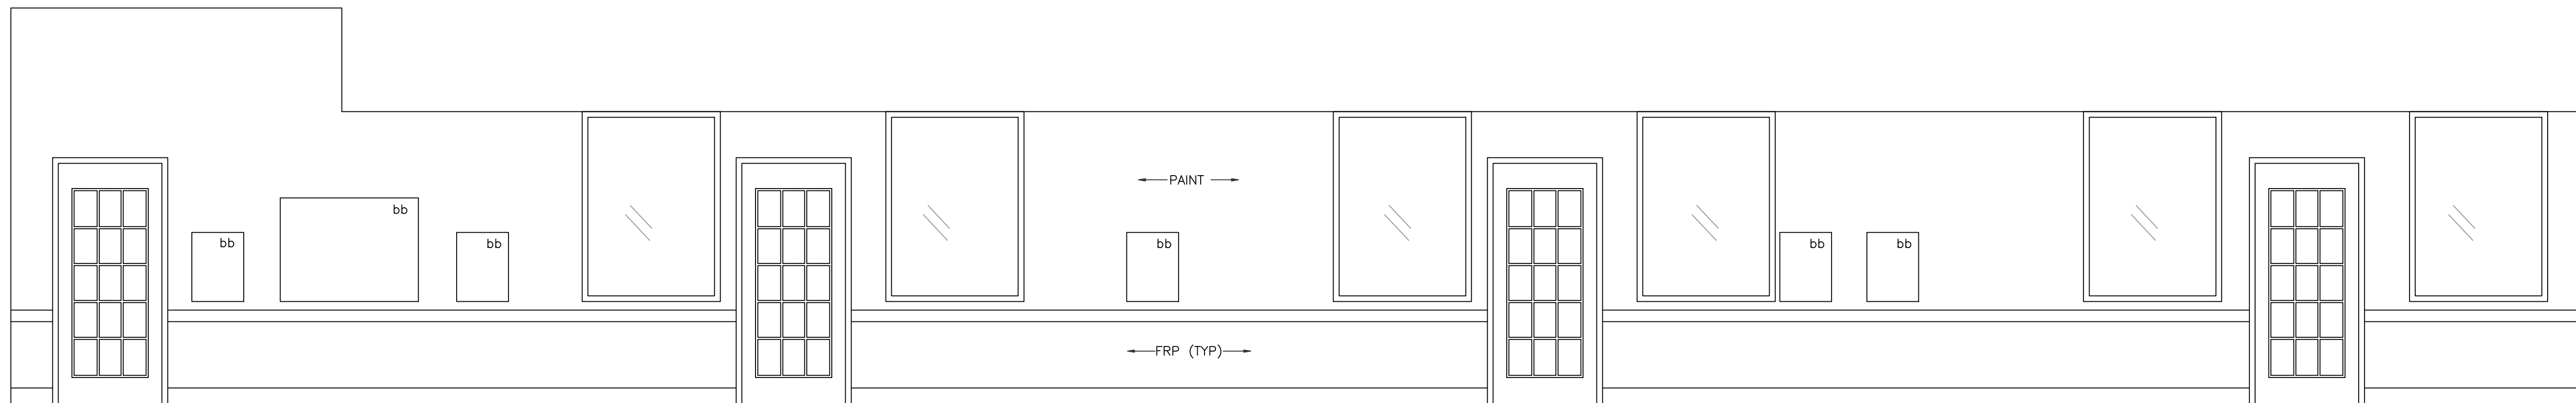

REVISIONS AND ISSUANCE		
NO.	DATE	DESCRIPTION
1	08/13/2017	PRICING
2	09/20/2018 10/25/2018	PERMIT FRANCHISE REV. PERMIT

4 INTERIOR ELEVATION
3/8" = 1'-0"

5 INTERIOR ELEVATION
3/8" = 1'-0"

3 INTERIOR ELEVATION
3/8" = 1'-0"

6 INTERIOR ELEVATION
3/8" = 1'-0"

2 INTERIOR ELEVATION
3/8" = 1'-0"

1 INTERIOR ELEVATION
3/8" = 1'-0"

IVY KIDS EARLY LEARNING CENTER
4434 CR 94
Manvel, Tx 77578

JCC Architect, LLC
jc@jccarch.com
JCC ARCHITECT, LLC IS THE SOLE PROPERTY OF JCC ARCHITECT, LLC. IT IS UNLAWFUL TO REPRODUCE, TRANSMIT, OR OTHERWISE DISSEMINATE THIS SET OF DRAWINGS TO ANY PARTY WITHOUT THE WRITTEN PERMISSION OF JCC ARCHITECT, LLC. A WRITTEN PERMISSION MUST BE OBTAINED FROM JCC ARCHITECT, LLC PRIOR TO USE OF ANY OF THE DRAWINGS.

09/17/2018

DRAWING TITLE
INTERIOR ELEVATIONS

DRAWN BY	CHECKED BY
DATE	JOB NO.
DRAWING NO.	

A-6.9