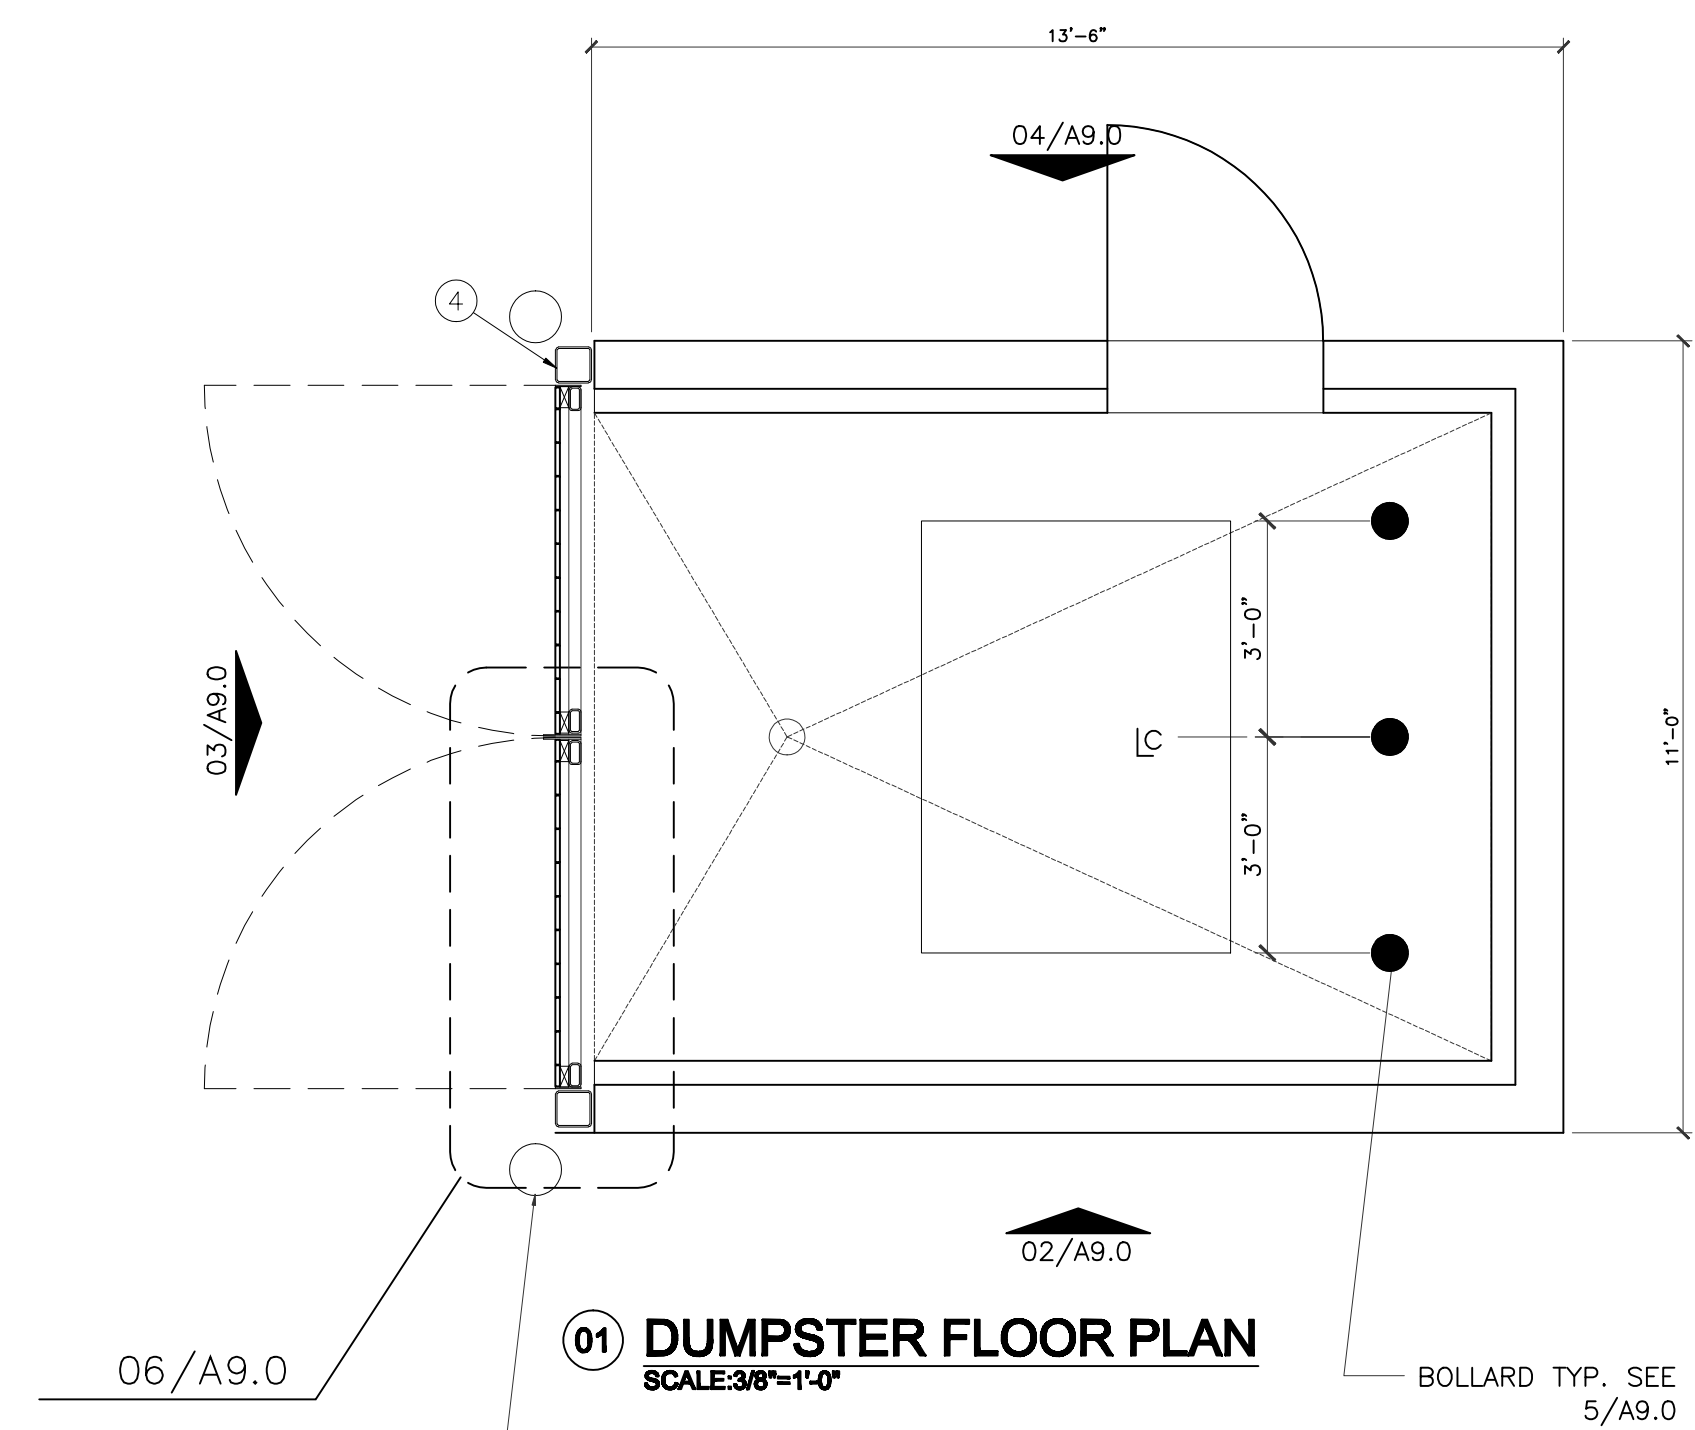

REVISIONS AND ISSUANCE		
NO.	DATE	DESCRIPTION
1	08/13/2017	PRICING
2	09/20/2018	PERMIT
3	09/30/2018	LHGT. POLE REV.

IVY KIDS EARLY LEARNING CENTER
4434 CR 94
Manvel, Tx 77578

3'x7'H HOLLOW METAL DOOR AND FRAME, PAINTED TO MATCH BUILDING MAIN STUCCO COLOR

09/17/2018

DRAWING TITLE
DUMPSTER ENCLOSURE PLAN, ELEV., & DETAILS

DRAWN BY: manvel
CHECKED BY: JC

DATE: 09/20/2018
JOB NO.: manvel

DRAWING NO.: **A-9.0**