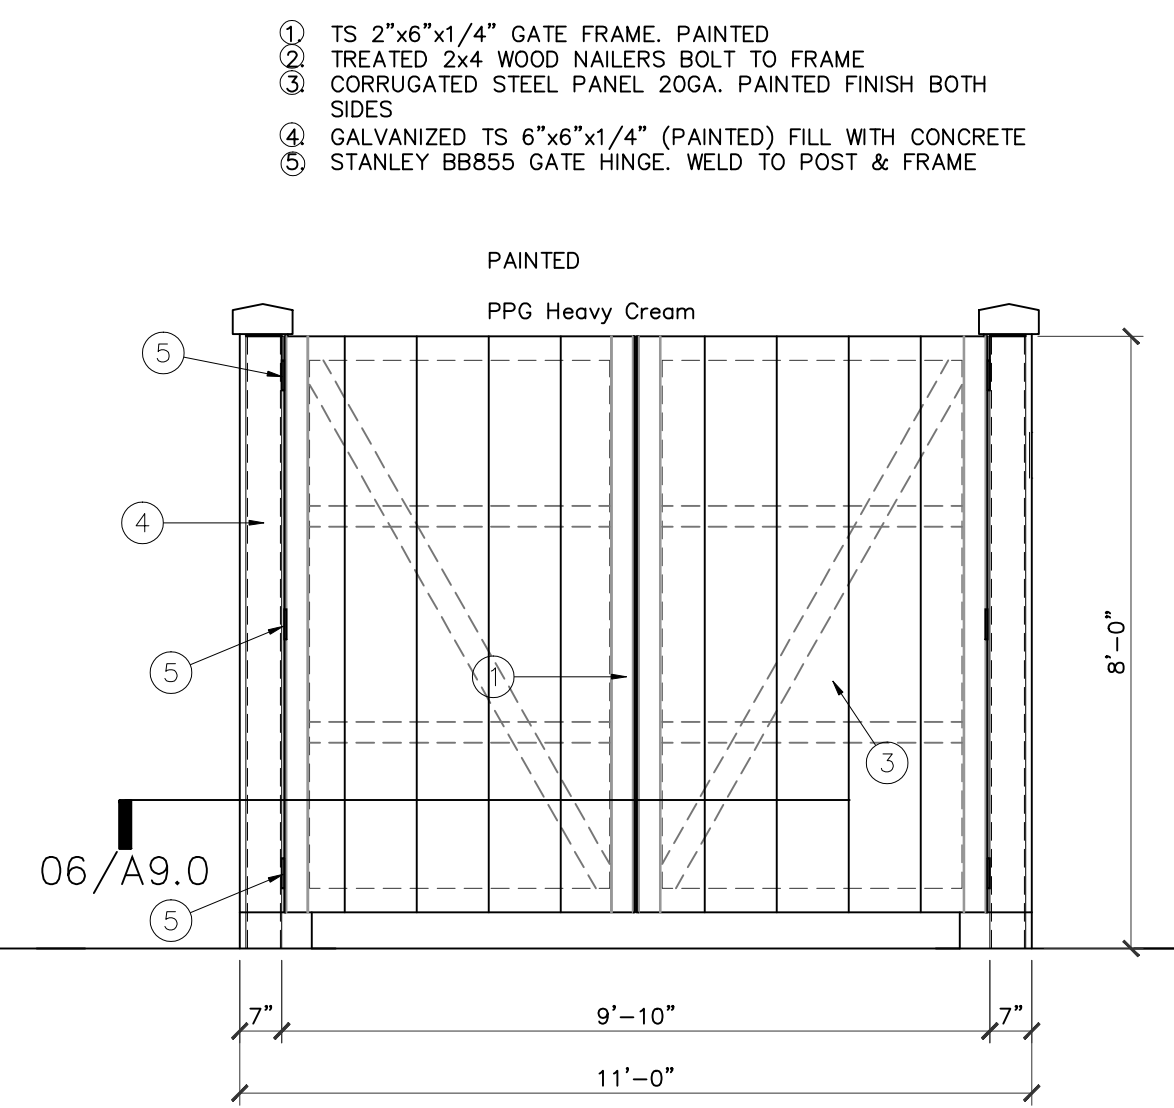

REVISIONS AND ISSUANCE		
NO.	DATE	DESCRIPTION
1	08/13/2017	PRICING
2	09/20/2018	PERMIT
3	09/30/2018	LHGT. POLE REV.

IVY KIDS EARLY LEARNING CENTER
4434 CR 94
Manvel, Tx 77578

3'x7'H HOLLOW METAL DOOR AND FRAME, PAINTED TO MATCH BUILDING MAIN STUCCO COLOR

09/17/2018

DRAWING TITLE
DUMPSTER ENCLOSURE PLAN, ELEV., & DETAILS

DRAWN BY: manvel
CHECKED BY: JC

DATE: 09/20/2018
JOB NO.: manvel

DRAWING NO.: **A-9.0**