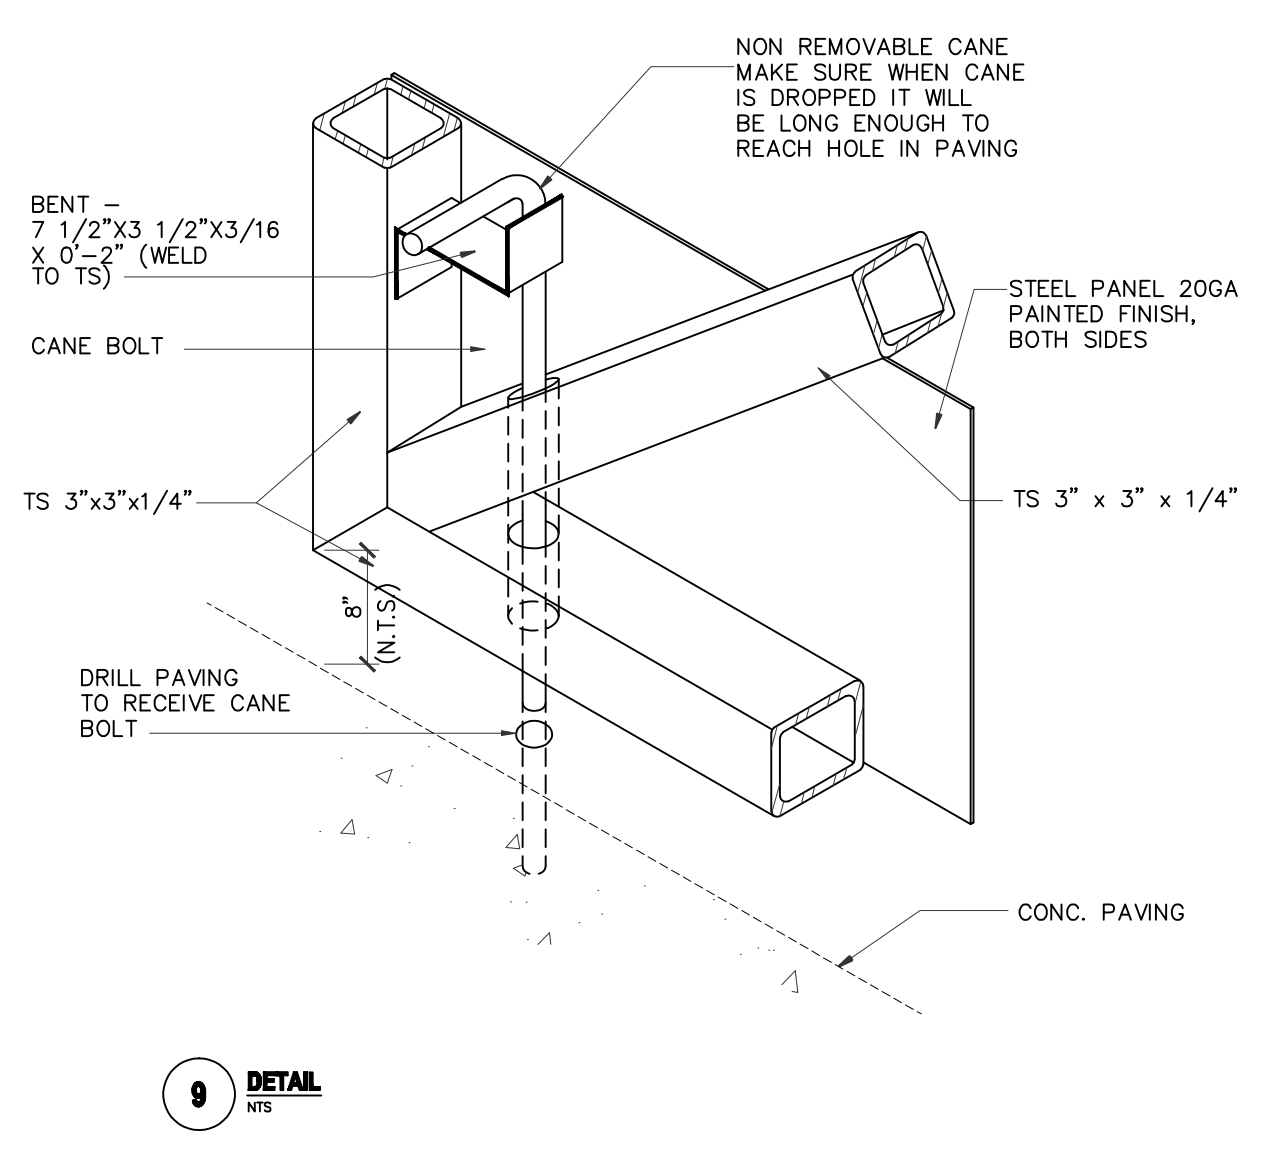

REVISIONS AND ISSUANCE		
NO.	DATE	DESCRIPTION
1	08/13/2017	PRICING
2	09/20/2018	PERMIT
3	09/30/2018	LHGT. POLE REV.

IVY KIDS EARLY LEARNING CENTER
4434 CR 94
Manvel, Tx 77578

3'x7'H HOLLOW METAL DOOR AND FRAME, PAINTED TO MATCH BUILDING MAIN STUCCO COLOR

09/17/2018

DRAWING TITLE
DUMPSTER ENCLOSURE PLAN, ELEV., & DETAILS

DRAWN BY: manvel
CHECKED BY: JC

DATE: 09/20/2018
JOB NO.: manvel

DRAWING NO.: **A-9.0**