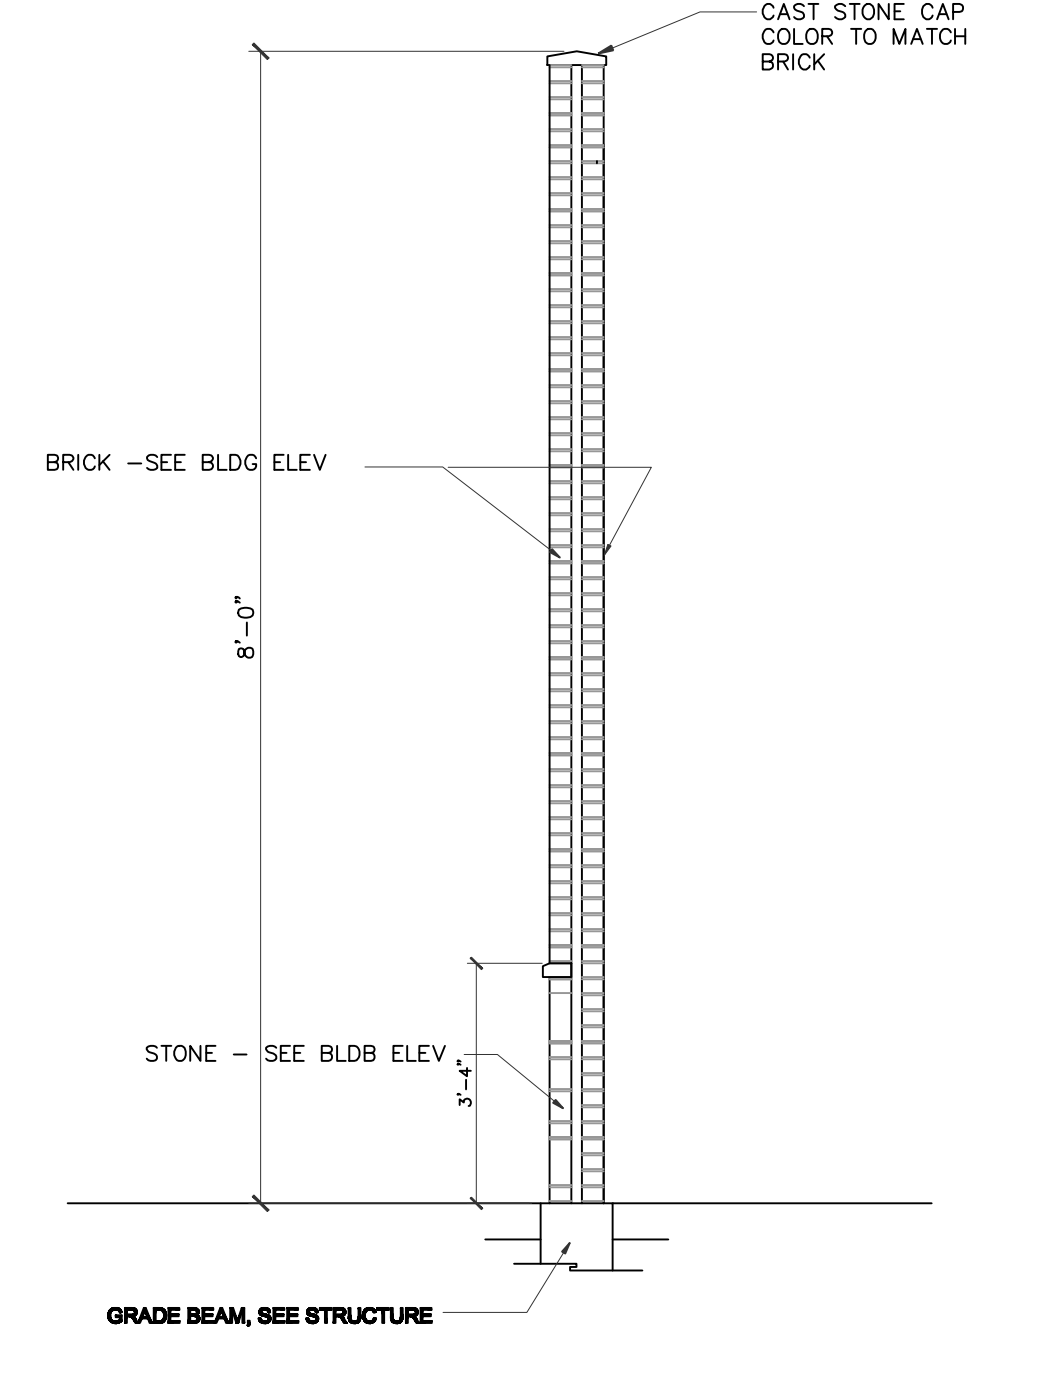

REVISIONS AND ISSUANCE		
NO.	DATE	DESCRIPTION
1	08/13/2017	PRICING
2	09/20/2018	PERMIT
3	09/30/2018	LHGT. POLE REV.

IVY KIDS EARLY LEARNING CENTER
4434 CR 94
Manvel, Tx 77578

3'x7'H HOLLOW METAL DOOR AND FRAME, PAINTED TO MATCH BUILDING MAIN STUCCO COLOR

09/17/2018

DRAWING TITLE
DUMPSTER ENCLOSURE PLAN, ELEV., & DETAILS

DRAWN BY: manvel
CHECKED BY: JC

DATE: 09/20/2018
JOB NO.: manvel

DRAWING NO.: **A-9.0**