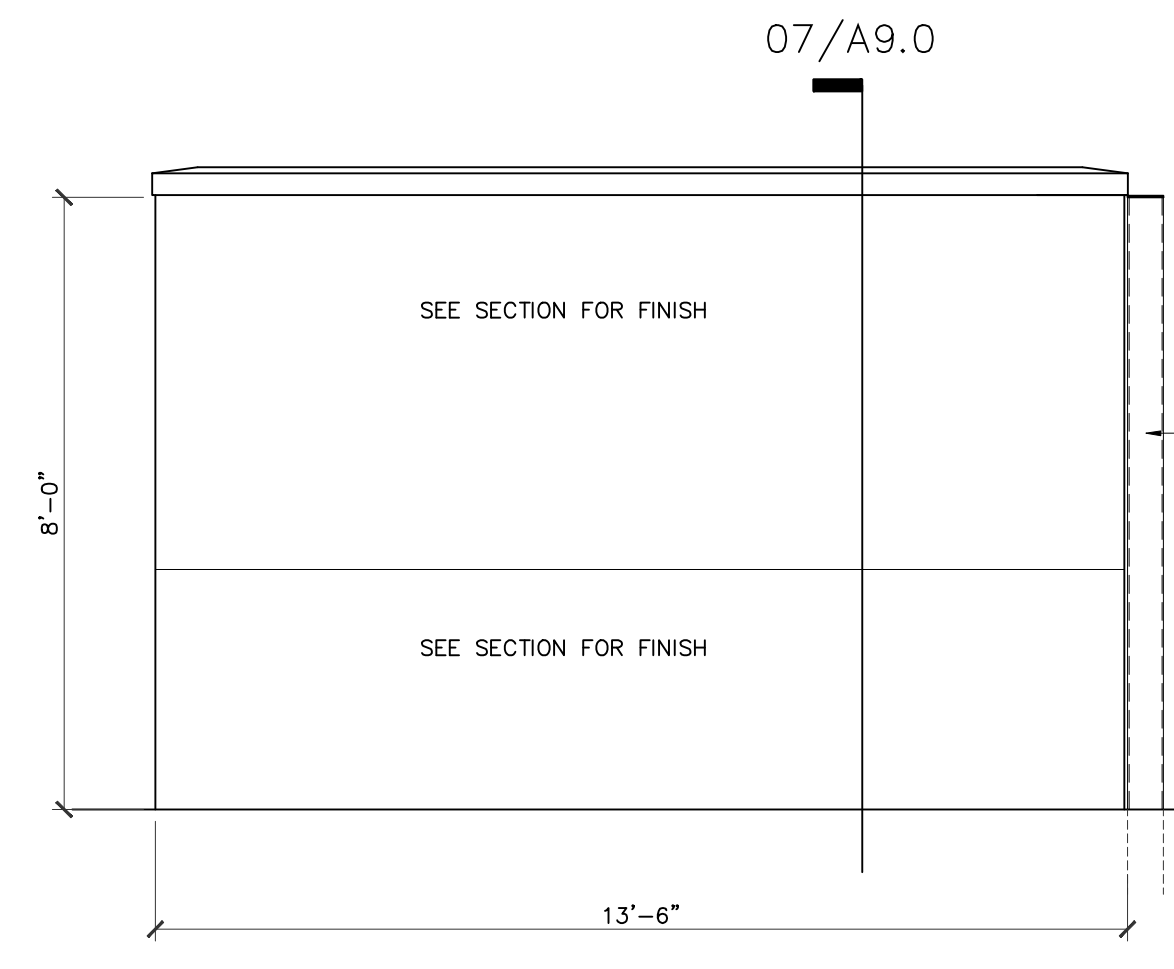

REVISIONS AND ISSUANCE		
NO.	DATE	DESCRIPTION
1	08/13/2017	PRICING
2	09/20/2018	PERMIT
3	09/30/2018	LHGT. POLE REV.

IVY KIDS EARLY LEARNING CENTER
4434 CR 94
Manvel, Tx 77578

3'x7'H HOLLOW METAL DOOR AND FRAME, PAINTED TO MATCH BUILDING MAIN STUCCO COLOR

09/17/2018

DRAWING TITLE
DUMPSTER ENCLOSURE PLAN, ELEV., & DETAILS

DRAWN BY: manvel
CHECKED BY: JC

DATE: 09/20/2018
JOB NO.: manvel

DRAWING NO.: **A-9.0**