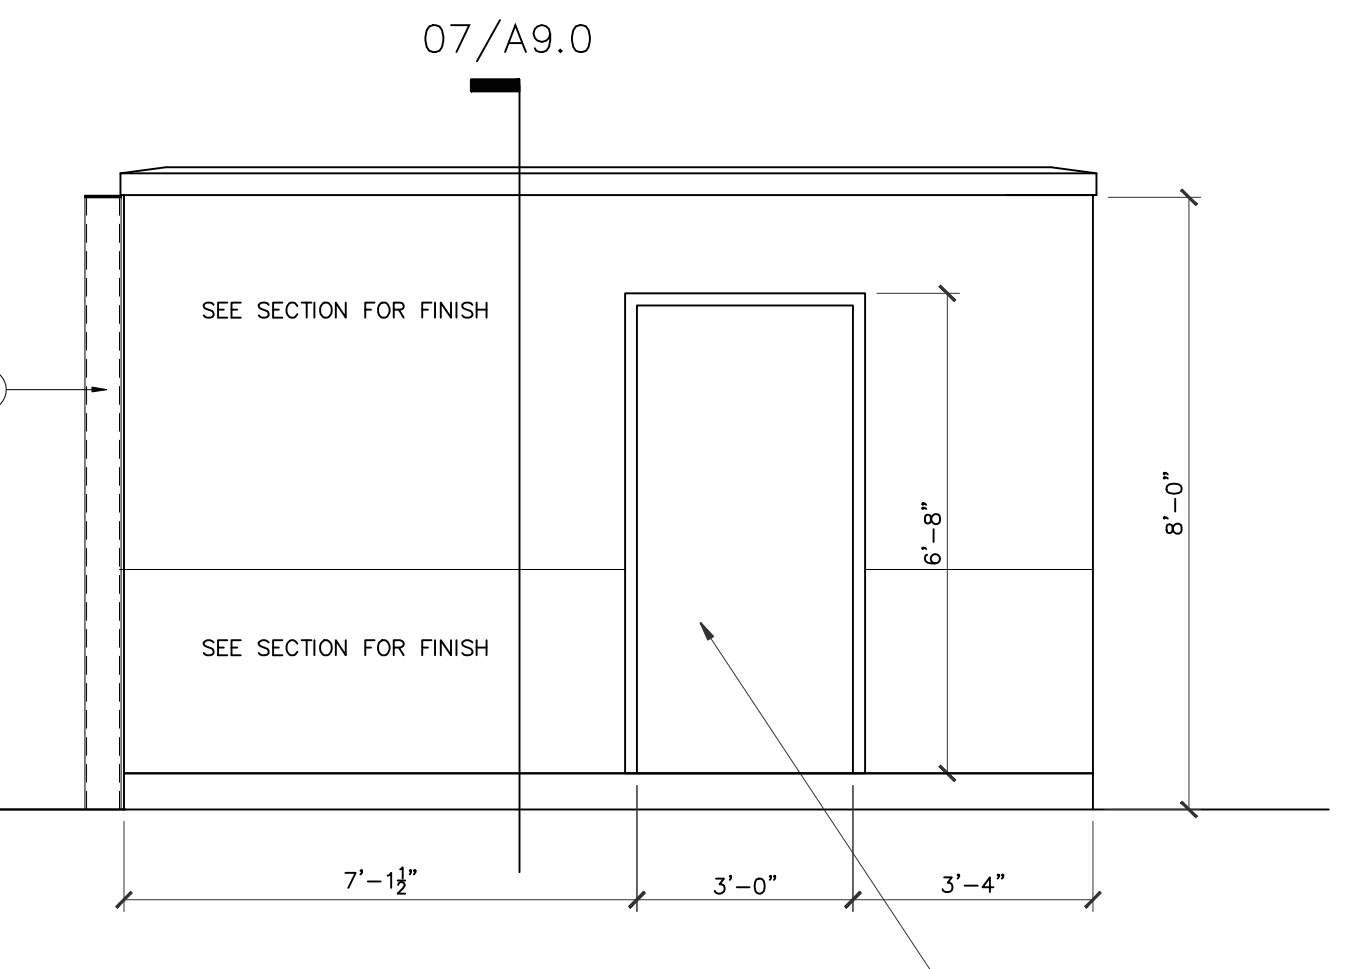

REVISIONS AND ISSUANCE		
NO.	DATE	DESCRIPTION
1	08/13/2017	PRICING
2	09/20/2018	PERMIT
3	09/30/2018	LHGT. POLE REV.

IVY KIDS EARLY LEARNING CENTER
4434 CR 94
Manvel, Tx 77578

3'x7'H HOLLOW METAL DOOR AND FRAME, PAINTED TO MATCH BUILDING MAIN STUCCO COLOR

09/17/2018

DRAWING TITLE
DUMPSTER ENCLOSURE PLAN, ELEV., & DETAILS

DRAWN BY: manvel
CHECKED BY: JC

DATE: 09/20/2018
JOB NO.: manvel

DRAWING NO.: **A-9.0**