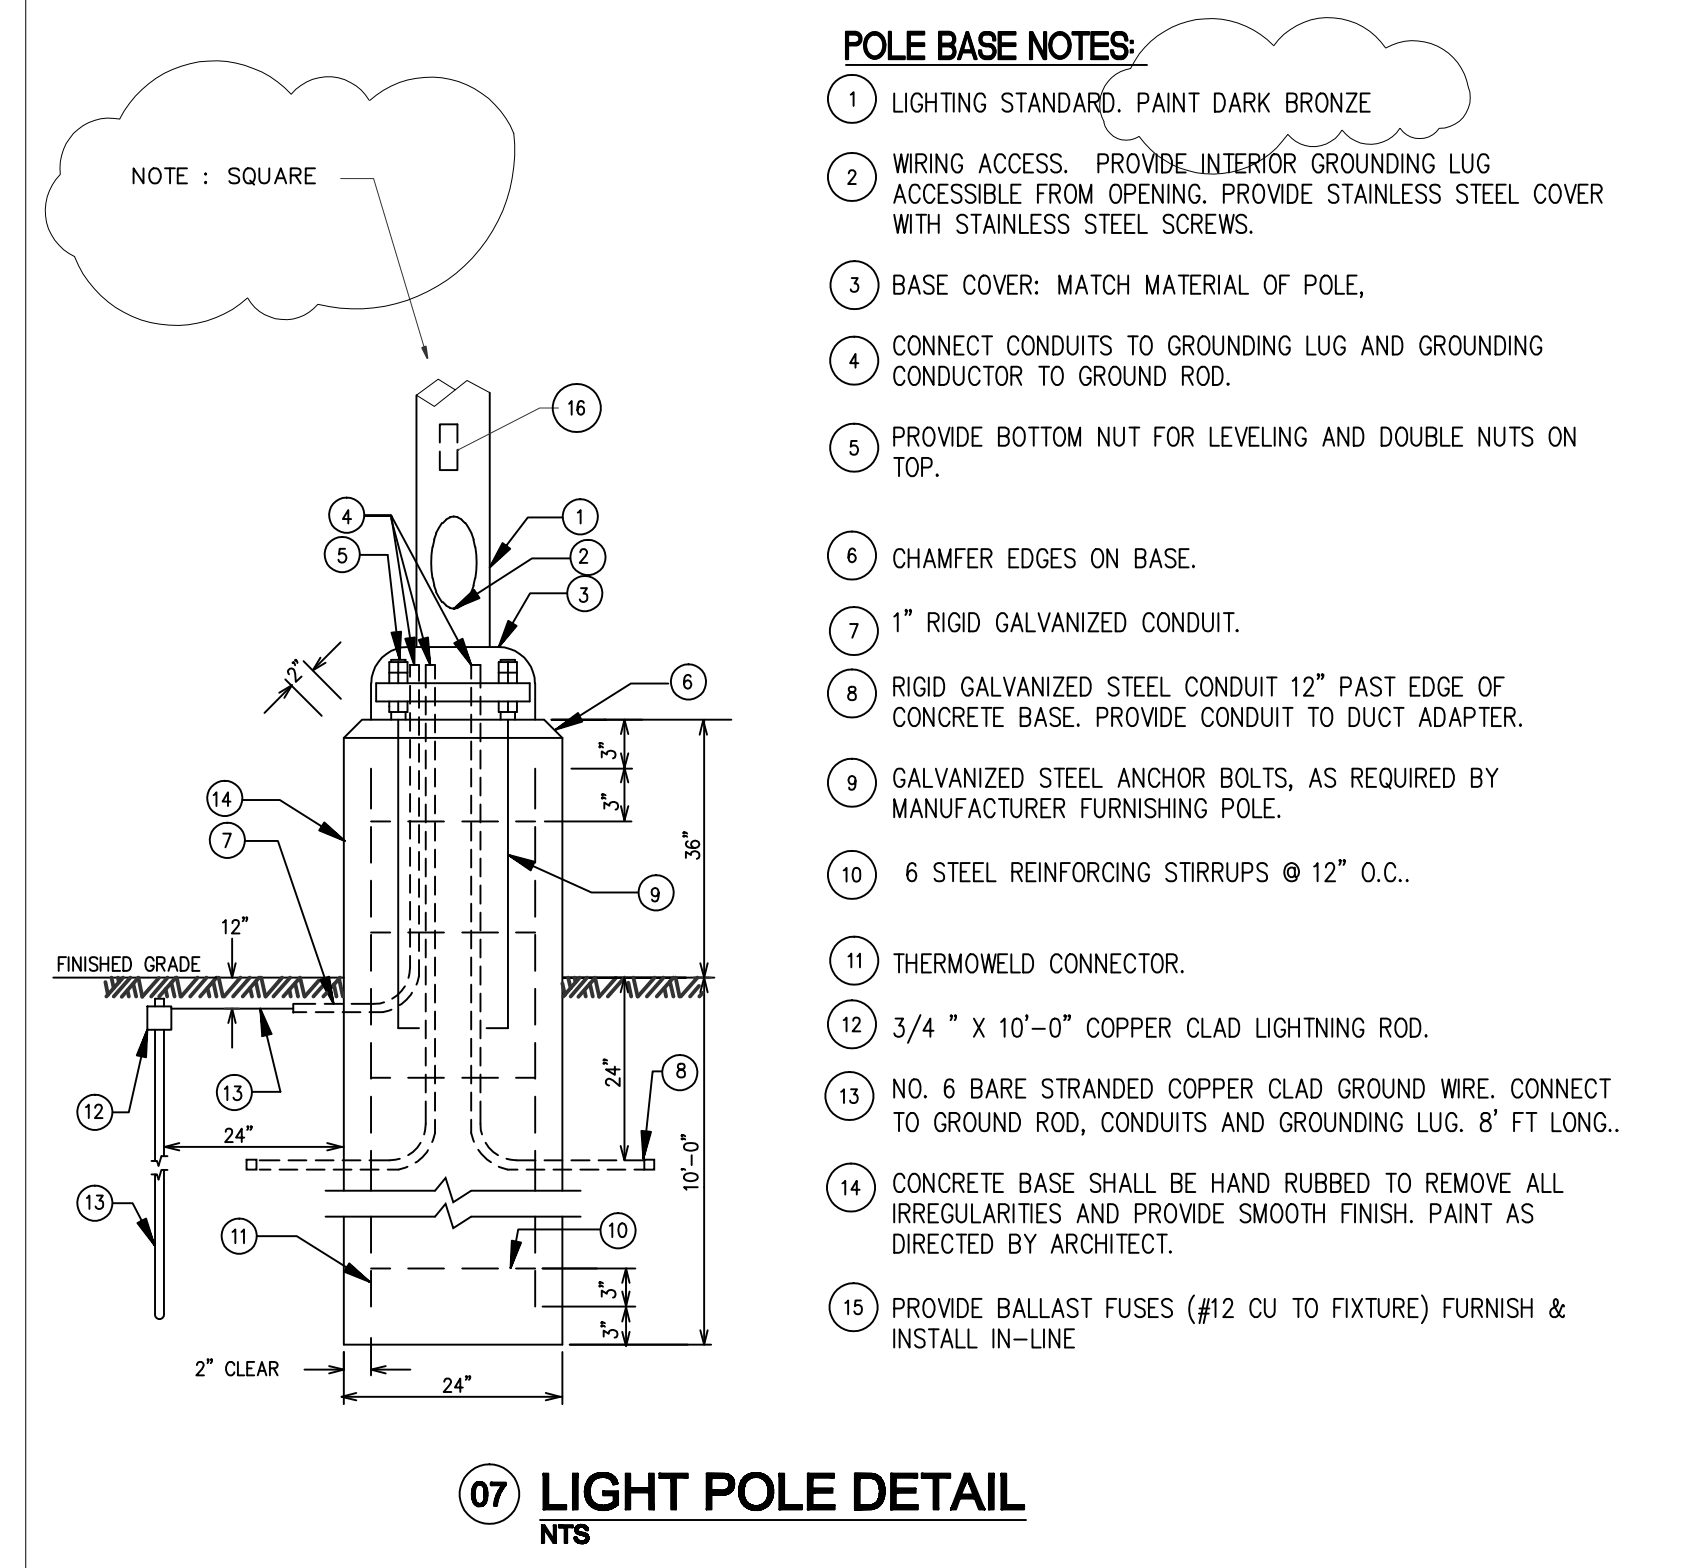

REVISIONS AND ISSUANCE		
NO.	DATE	DESCRIPTION
1	08/13/2017	PRICING
2	09/20/2018	PERMIT
3	09/30/2018	LHGT. POLE REV.

IVY KIDS EARLY LEARNING CENTER
4434 CR 94
Manvel, Tx 77578

3'x7'H HOLLOW METAL DOOR AND FRAME, PAINTED TO MATCH BUILDING MAIN STUCCO COLOR

09/17/2018

DRAWING TITLE
DUMPSTER ENCLOSURE PLAN, ELEV., & DETAILS

DRAWN BY: manvel
CHECKED BY: JC

DATE: 09/20/2018
JOB NO.: manvel

DRAWING NO.: **A-9.0**