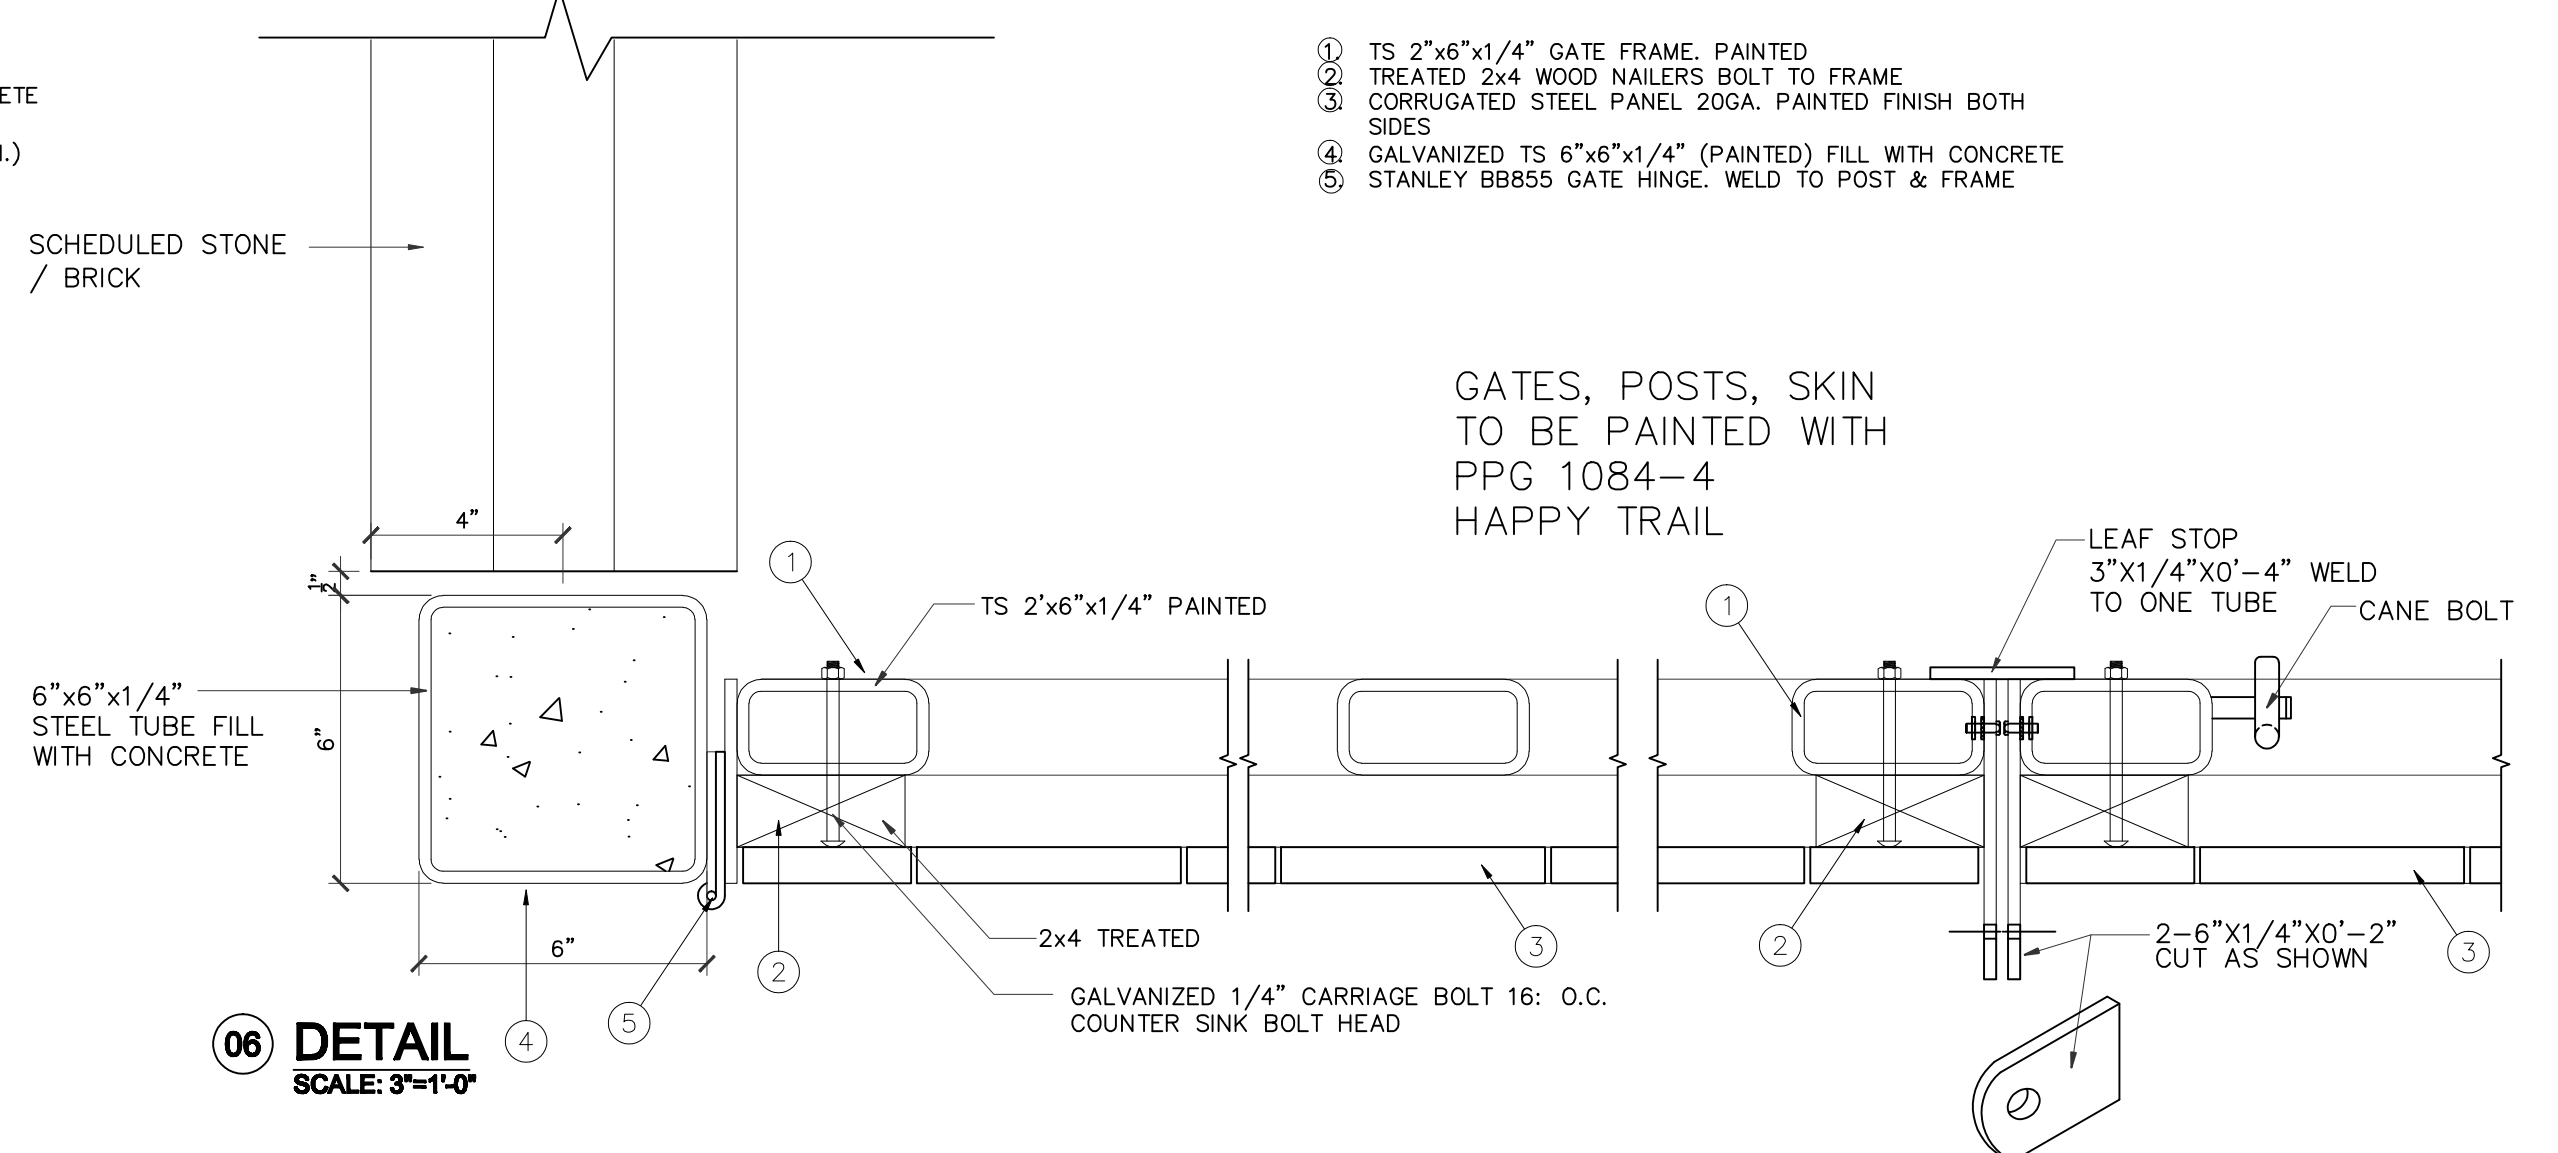

REVISIONS AND ISSUANCE		
NO.	DATE	DESCRIPTION
1	08/13/2017	PRICING
2	09/20/2018	PERMIT
3	09/30/2018	LHGT. POLE REV.

IVY KIDS EARLY LEARNING CENTER
4434 CR 94
Manvel, Tx 77578

3'x7'H HOLLOW METAL DOOR AND FRAME, PAINTED TO MATCH BUILDING MAIN STUCCO COLOR

09/17/2018

DRAWING TITLE
DUMPSTER ENCLOSURE PLAN, ELEV., & DETAILS

DRAWN BY: manvel
CHECKED BY: JC

DATE: 09/20/2018
JOB NO.: manvel

DRAWING NO.: **A-9.0**