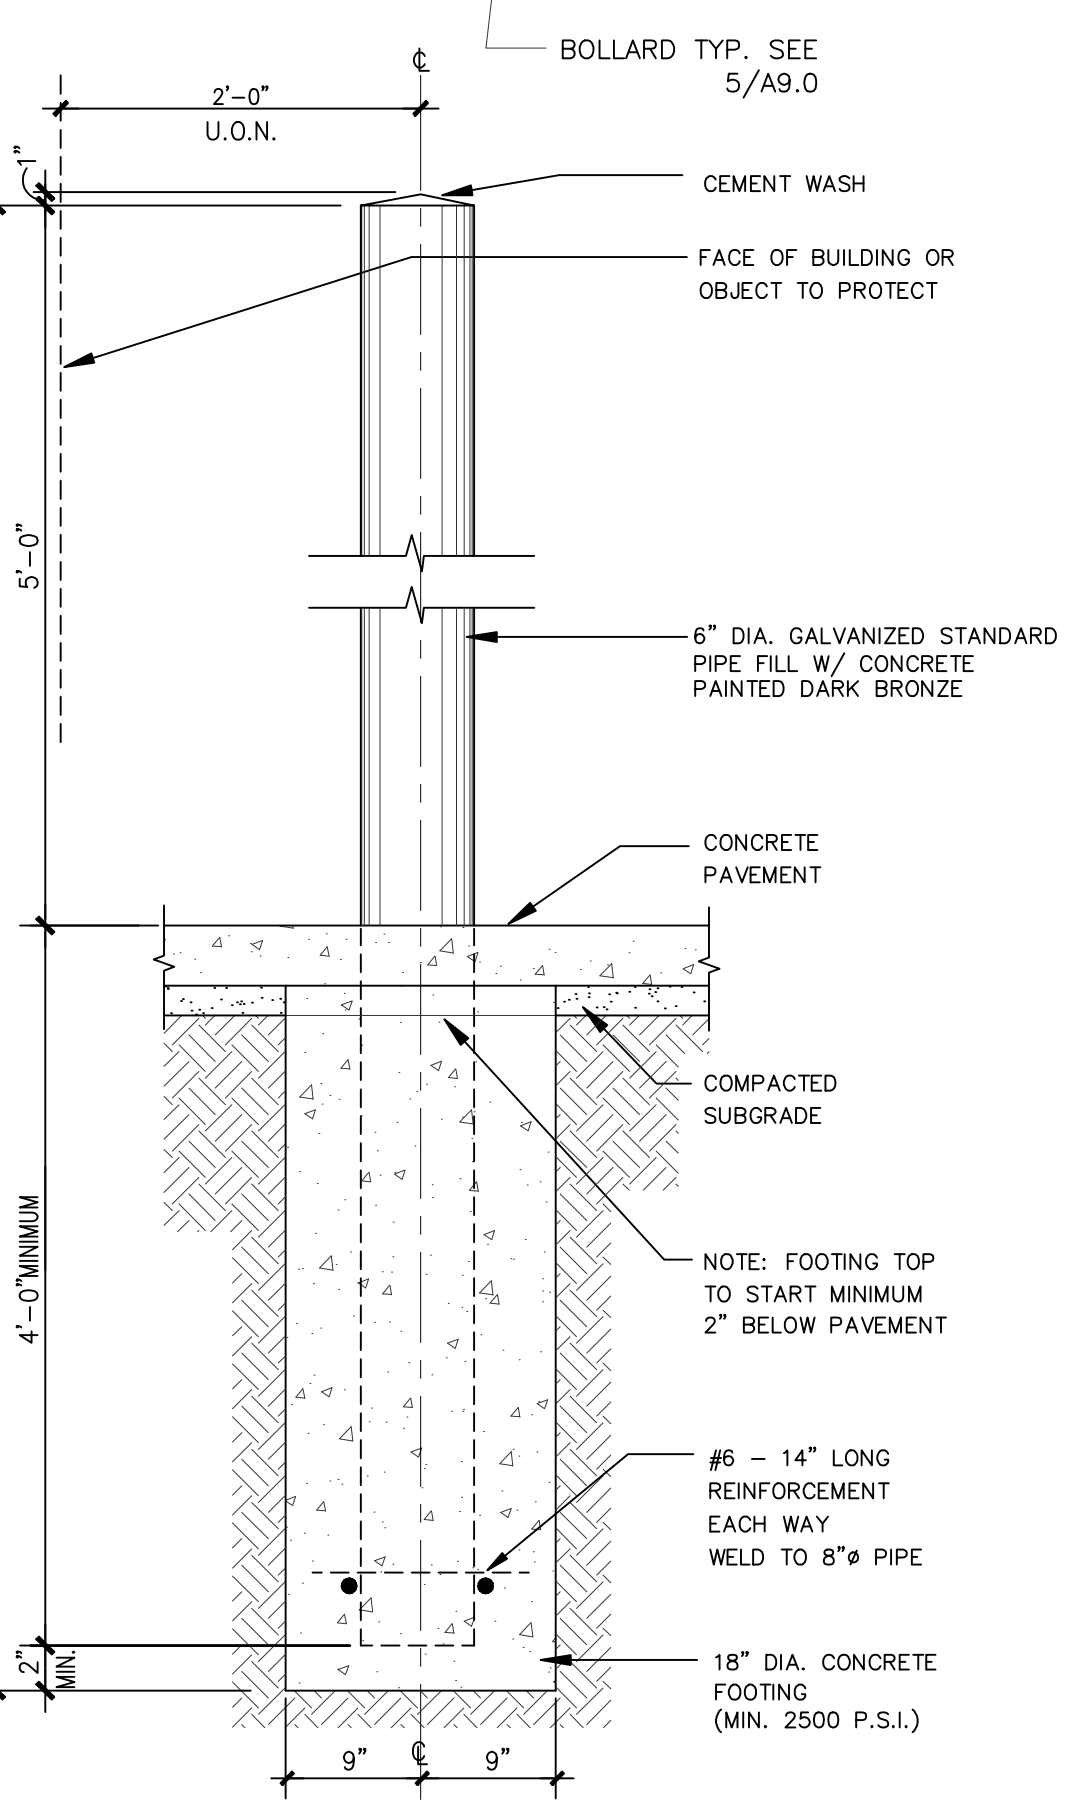

REVISIONS AND ISSUANCE		
NO.	DATE	DESCRIPTION
1	08/13/2017	PRICING
2	09/20/2018	PERMIT
3	09/30/2018	LHGT. POLE REV.

IVY KIDS EARLY LEARNING CENTER
4434 CR 94
Manvel, Tx 77578

3'x7'H HOLLOW METAL DOOR AND FRAME, PAINTED TO MATCH BUILDING MAIN STUCCO COLOR

09/17/2018

DRAWING TITLE
DUMPSTER ENCLOSURE PLAN, ELEV., & DETAILS

DRAWN BY: manvel
CHECKED BY: JC

DATE: 09/20/2018
JOB NO.: manvel

DRAWING NO.: **A-9.0**