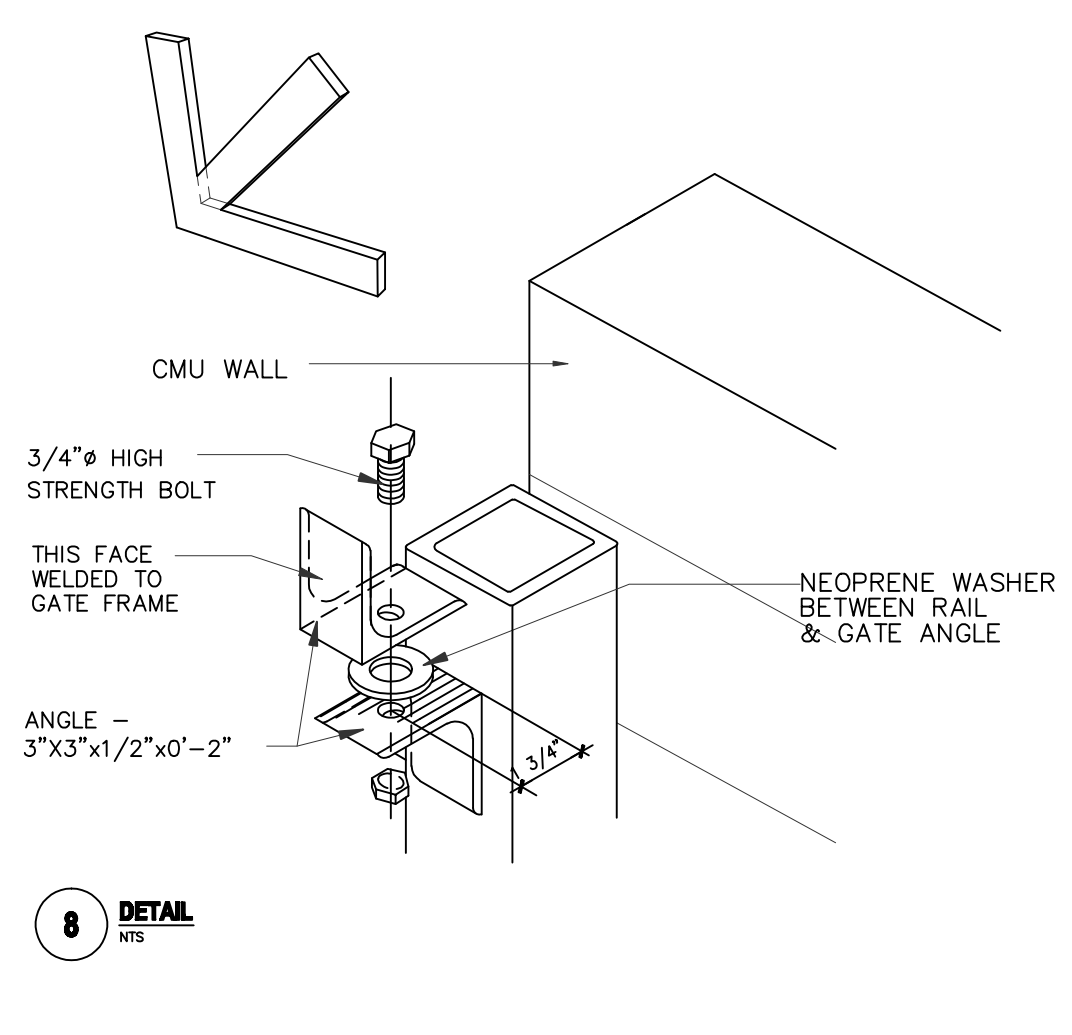

REVISIONS AND ISSUANCE		
NO.	DATE	DESCRIPTION
1	08/13/2017	PRICING
2	09/20/2018	PERMIT
3	09/30/2018	LHGT. POLE REV.

IVY KIDS EARLY LEARNING CENTER
4434 CR 94
Manvel, Tx 77578

3'x7'H HOLLOW METAL DOOR AND FRAME, PAINTED TO MATCH BUILDING MAIN STUCCO COLOR

09/17/2018

DRAWING TITLE
DUMPSTER ENCLOSURE PLAN, ELEV., & DETAILS

DRAWN BY: manvel
CHECKED BY: JC

DATE: 09/20/2018
JOB NO.: manvel

DRAWING NO.: **A-9.0**