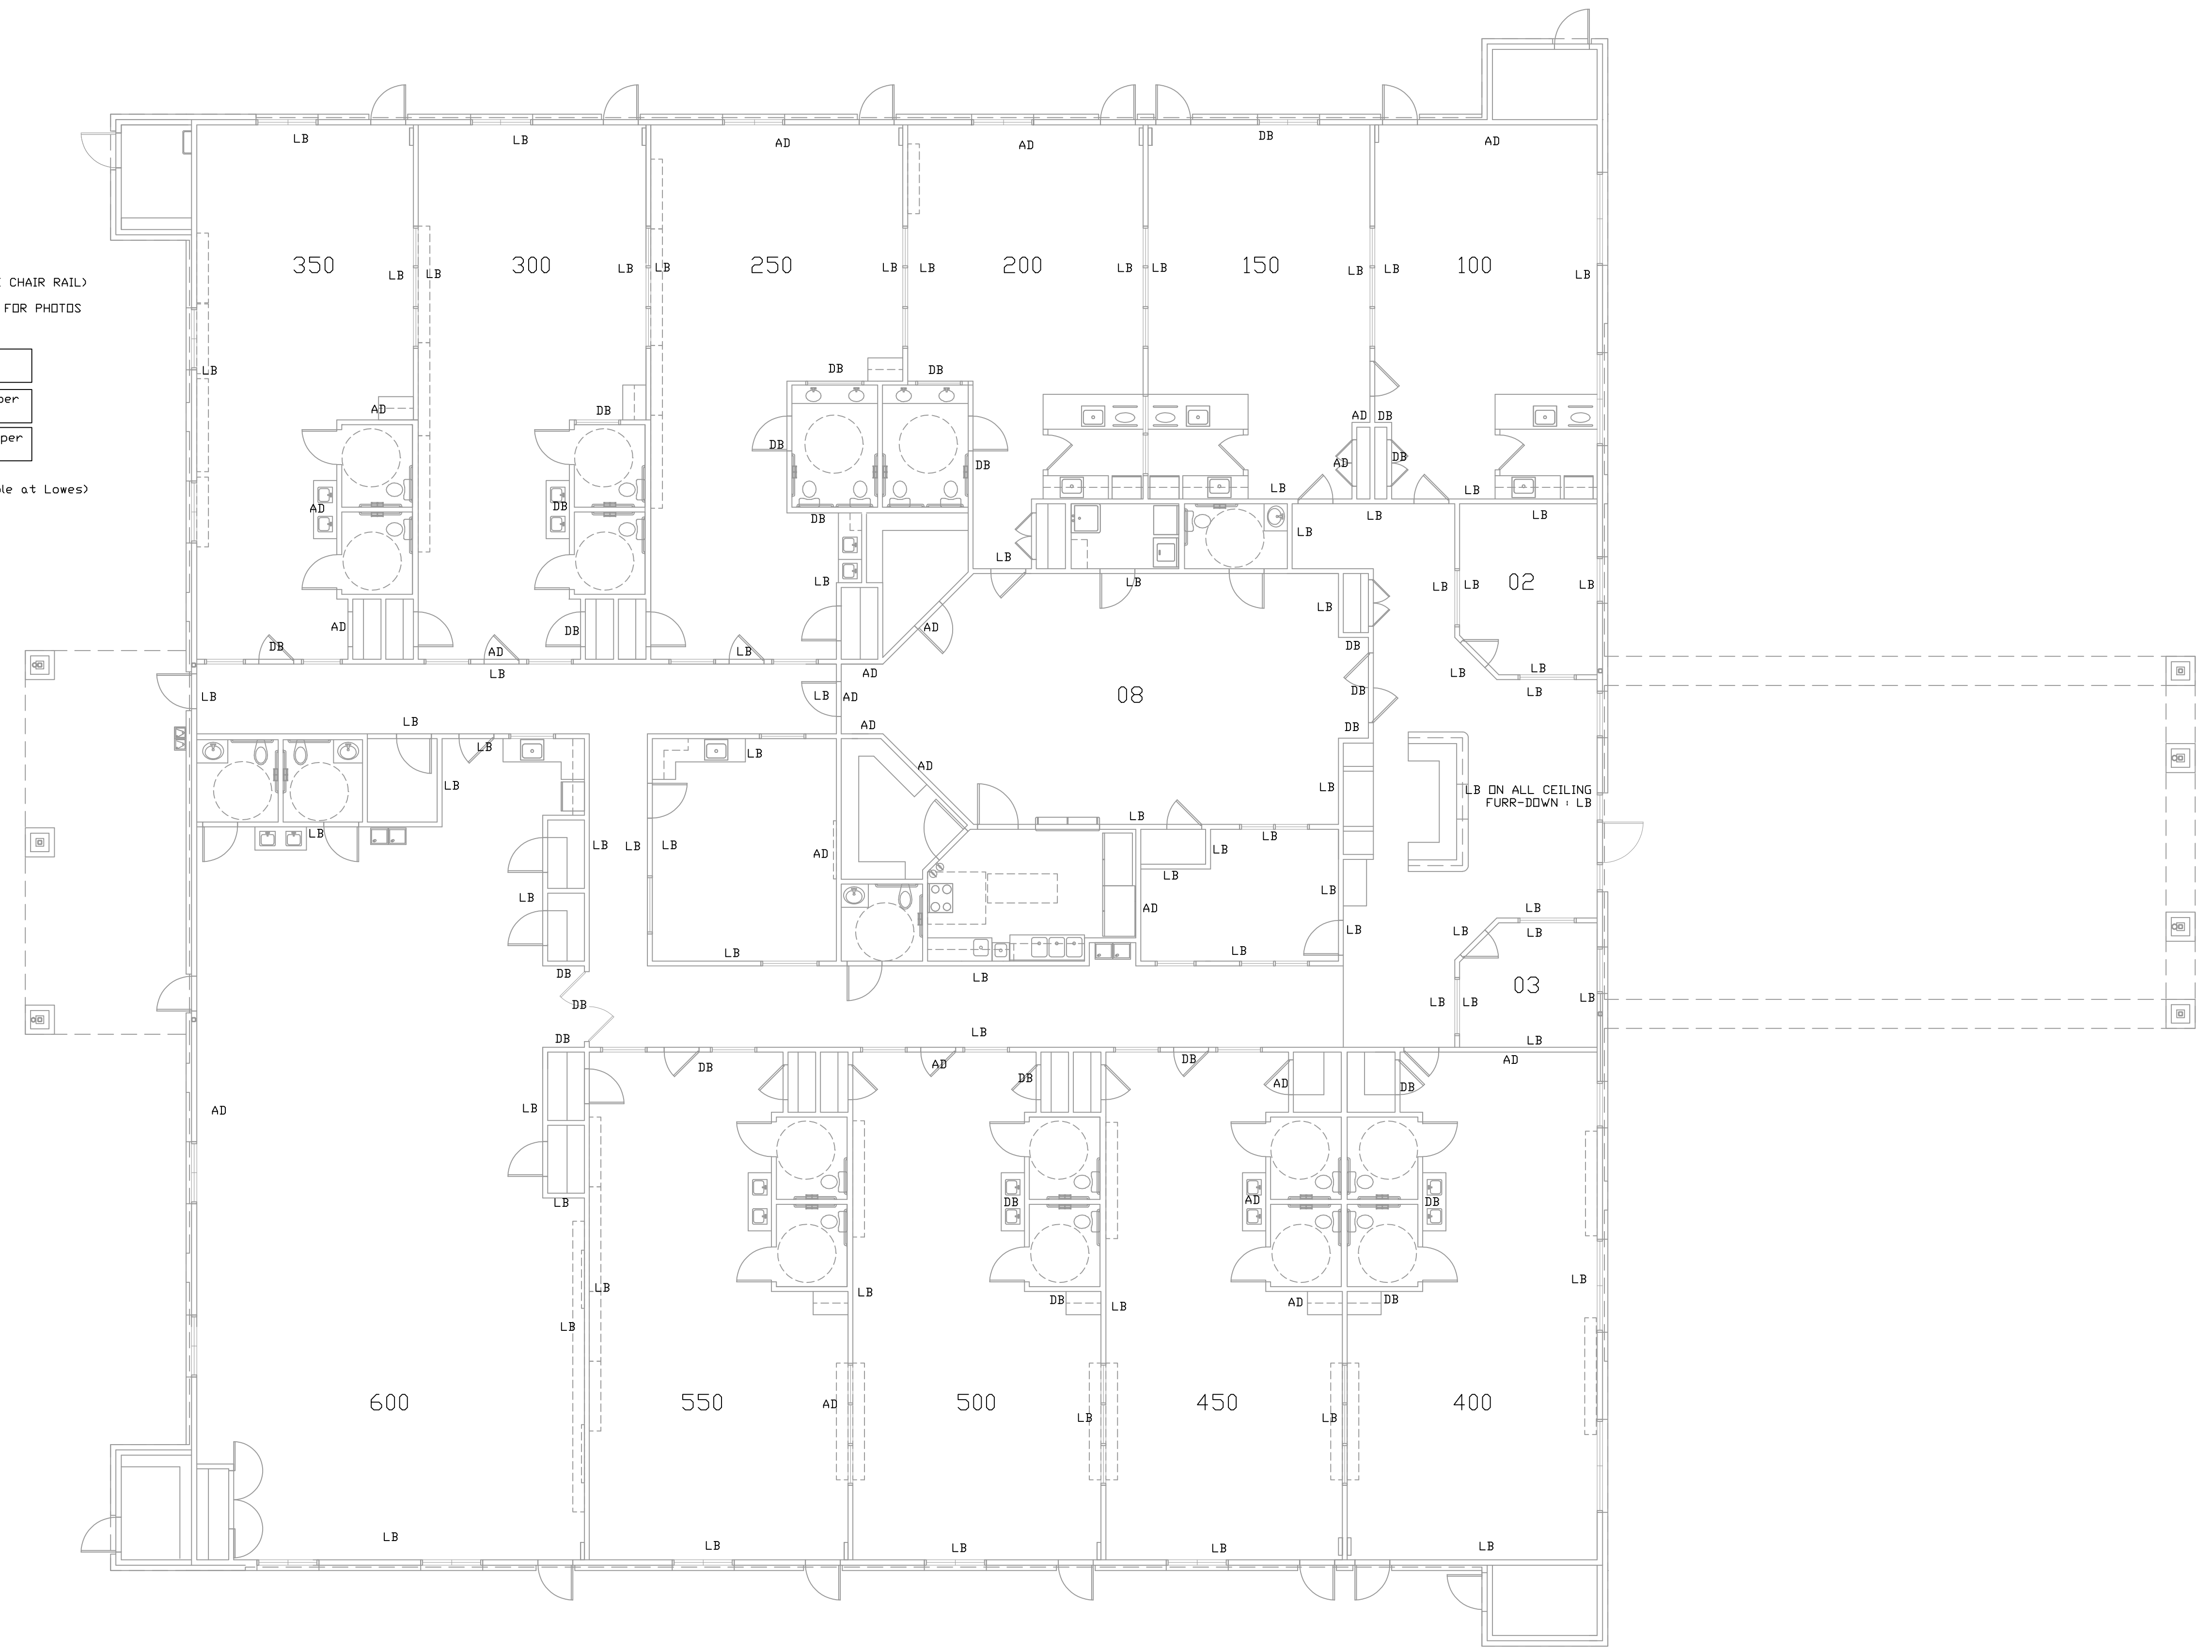

REVISIONS AND ISSUANCE		
NO.	DATE	DESCRIPTION
1	08/13/2017	PRICING
2	09/20/2018	PERMIT

PAINT COLOR ON GYP. WALL (ABOVE CHAIR RAIL)
SEE COLOR AND MATERIAL BROCHURE FOR PHOTOS
OF PROTOTYPE

- LB: Slumber 4007-9C I Valsper (light Blue)
- DB: Roster Blue 4006-6B I Valsper (Dark Blue)
- AR: Arizona Dust 2003-8A I Aajasper

Valsper - Lowe's (all color available at Lowe's)

IVY KIDS EARLY LEARNING CENTER
4434 CR 94
Manvel, Tx 77578

IVY KIDS MANVEL COLOR ON PAINTED WALL

DRAWING TITLE	
INTERIOR WALL PAINT COLOR	
DRAWN BY	CHECKED BY
DATE	JOB NO.
DRAWING NO.	

DRAWN BY: _____ CHECKED BY: JC
 DATE: 09/20/2018 JOB NO.: manvel
 DRAWING NO.: **A91**